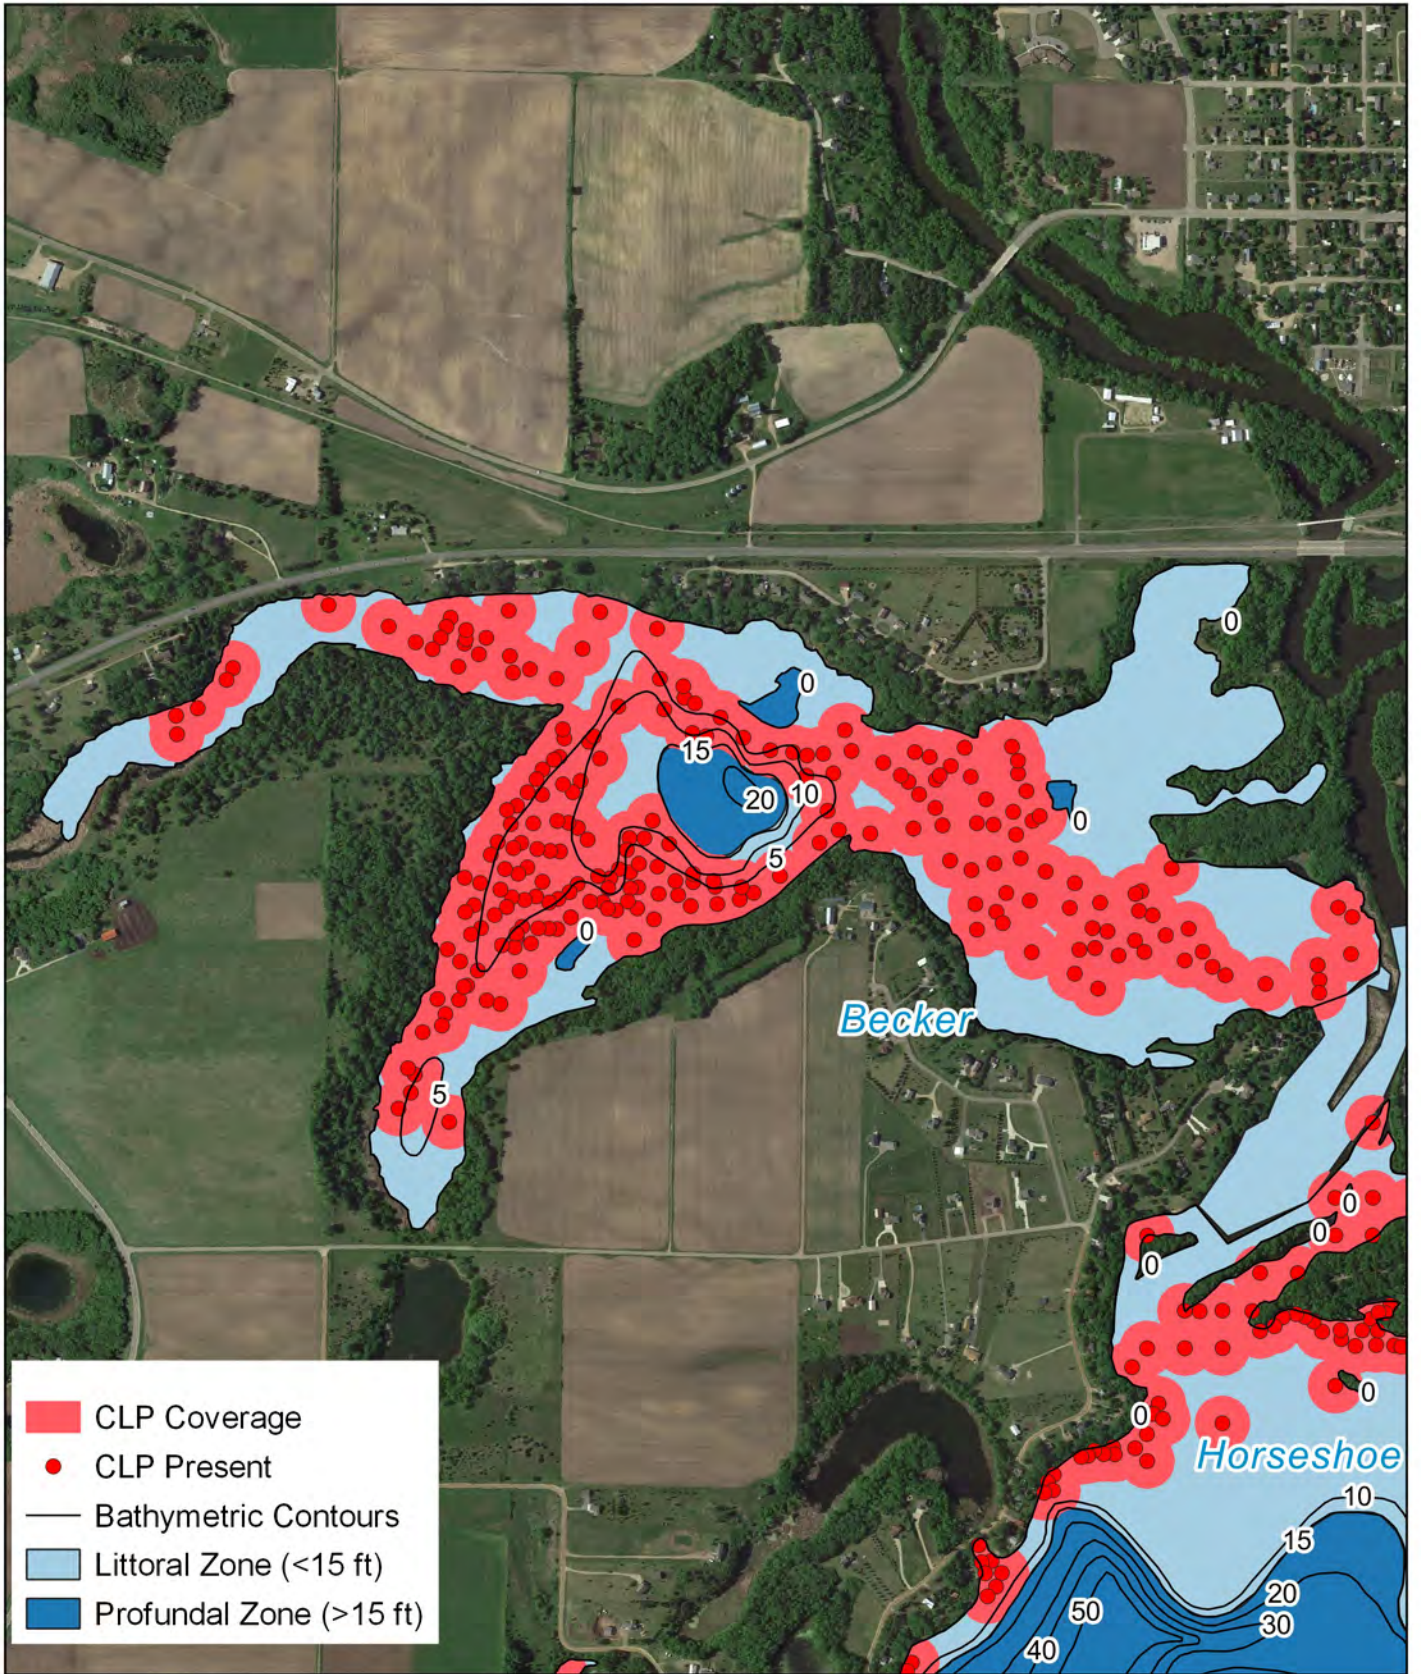

# Sauk River Chain of Lakes

## Curlyleaf Pondweed Composite Maps

2020-2022

The following map set is a composite of three separate surveys done on Sauk River Chain of Lakes. Points were extracted from a meandering survey completed in May of 2020, a point intercept survey done in August of 2020, and a second point intercept survey in June 2022. The survey in 2022 was designed to cover areas of the Chain previously not surveyed. Nearly all of the lake's littoral zone was covered in one of these surveys and as such these maps give a good indication of where curlyleaf pondweed exists on an annual basis on the lakes. All of these maps show the location of the points where curlyleaf pondweed was found in red. A polygon was created for each lake by creating 150 ft buffers around each point and joining those that were adjacent and connected with one another. These polygons give some indication of where curlyleaf pondweed might be expected to be found in a given year. The polygon coverage is shown in pink.

Surveys and map sets were done by Limnopro Aquatic Science, Inc. Maps were created in August 2022.

Sauk River Chain of Lakes  
 Composite CP Map  
 Surveys from 2020 & 2022  
 Sauk River Chain of Lakes Association

1 2 mi

- CLP Coverage
- CLP Present
- Bathymetric Contours
- Littoral Zone (<15 ft)
- Profundal Zone (>15 ft)

Becker Lake (73015600)  
 Composite CLP Map  
 Sauk River Chain of Lakes  
 Association

0.25 0.5 mi