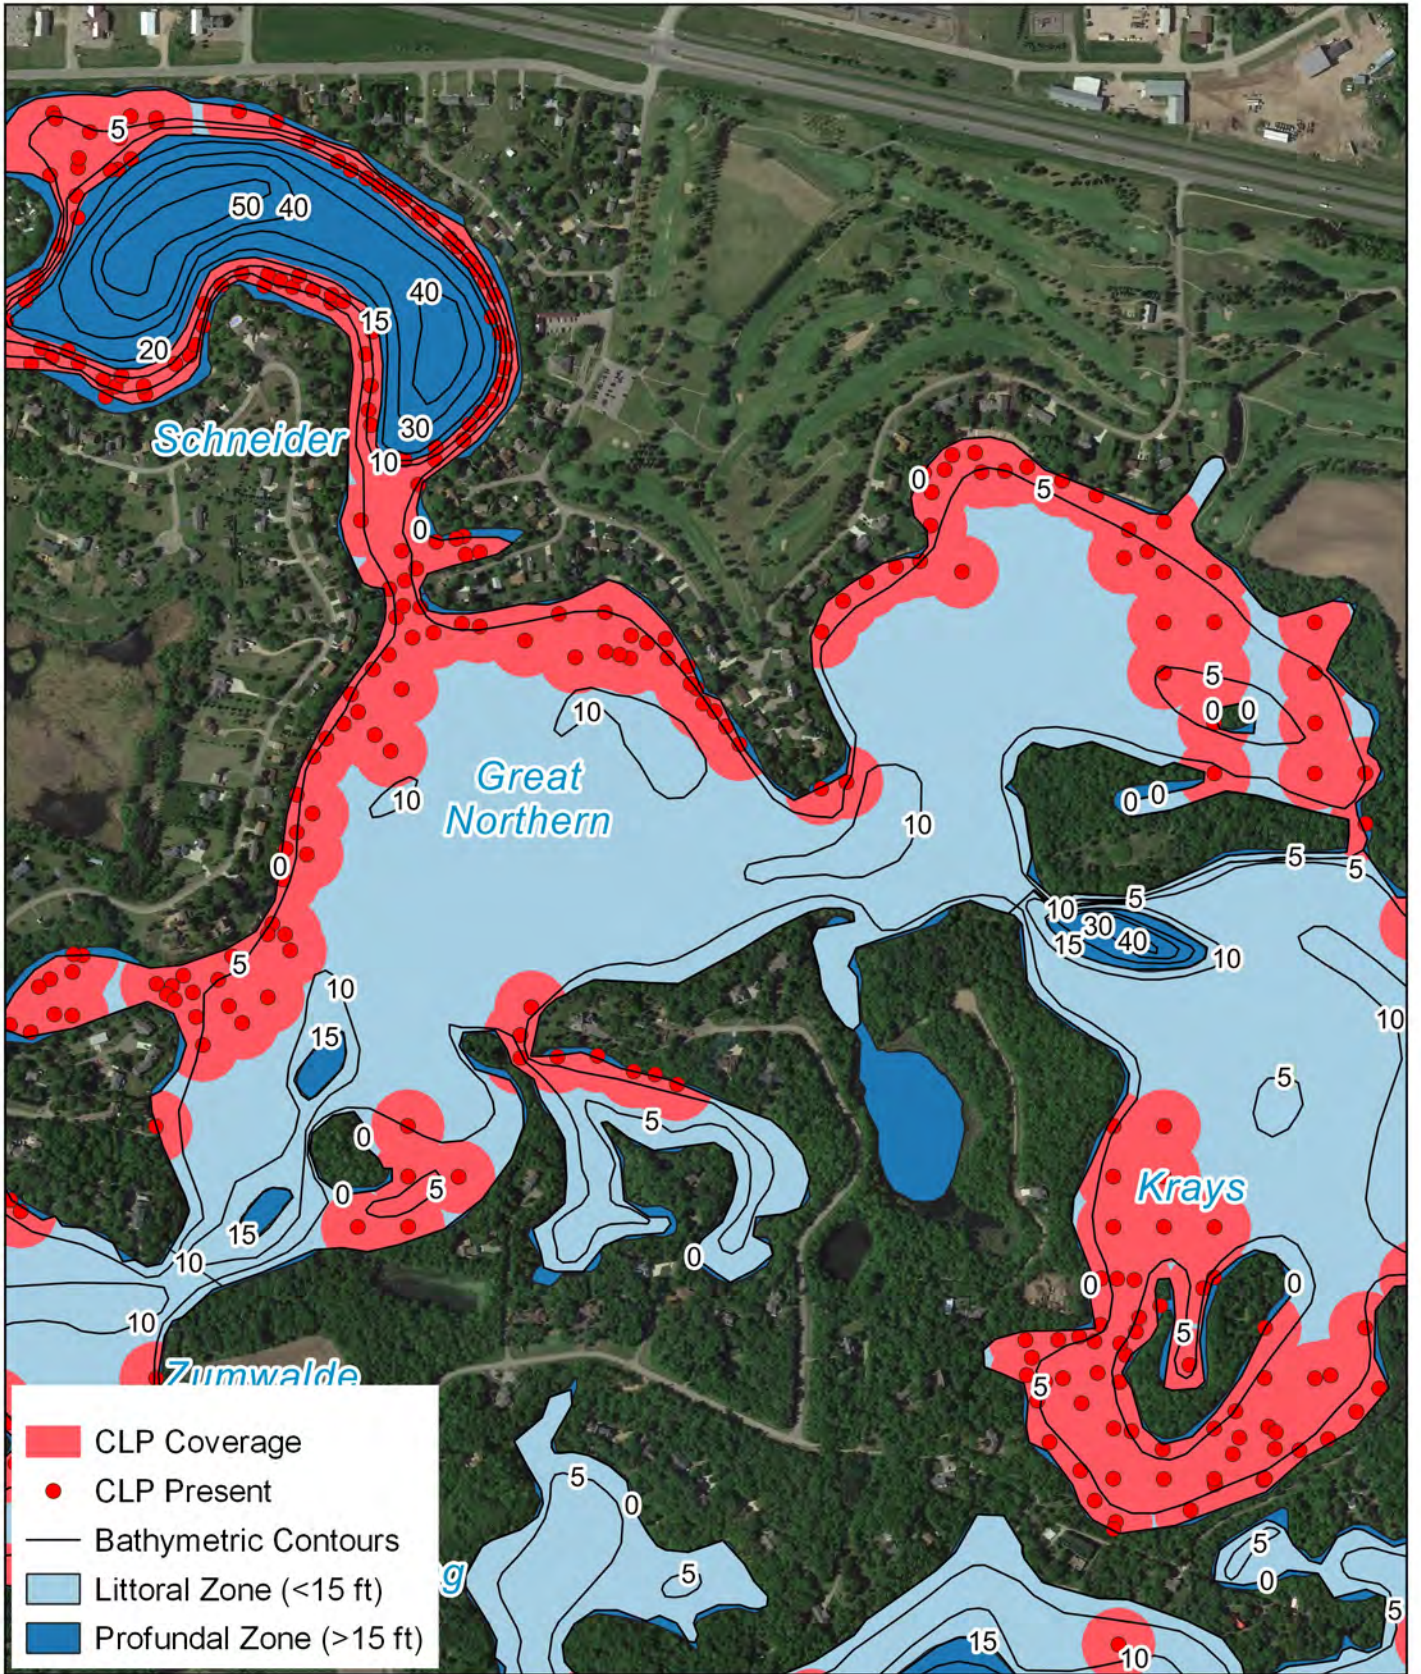

## Curlyleaf Pondweed Composite Maps

2020-2022

The following map set is a composite of three separate surveys done on Sauk River Chain of Lakes. Points were extracted from a meandering survey completed in May of 2020, a point intercept survey done in August of 2020, and a second point intercept survey in June 2022. The survey in 2022 was designed to cover areas of the Chain previously not surveyed. Nearly all of the lake's littoral zone was covered in one of these surveys and as such these maps give a good indication of where curlyleaf pondweed exists on an annual basis on the lakes. All of these maps show the location of the points where curlyleaf pondweed was found in red. A polygon was created for each lake by creating 150 ft buffers around each point and joining those that were adjacent and connected with one another. These polygons give some indication of where curlyleaf pondweed might be expected to be found in a given year. The polygon coverage is shown in pink.

Surveys and map sets were done by Limnopro Aquatic Science, Inc. Maps were created in August 2022.

Sauk River Chain of Lakes  
 Composite CP Map  
 Surveys from 2020 & 2022  
 Sauk River Chain of Lakes Association

1 2 mi

- CLP Coverage
- CLP Present
- Bathymetric Contours
- Littoral Zone (<15 ft)
- Profundal Zone (>15 ft)

Becker Lake (73015600)  
 Composite CLP Map  
 Sauk River Chain of Lakes  
 Association

0.25 0.5 mi

**LIMNopro**  
 Lake, River, and Pond Management  
 www.limnopro.com

Cedar Island Lake (73013300)  
 Composite CLP Map  
 Sauk River Chain of Lakes  
 Association

Great Northern Lake (73008300)  
 Composite CLP Map  
 Sauk River Chain of Lakes  
 Association