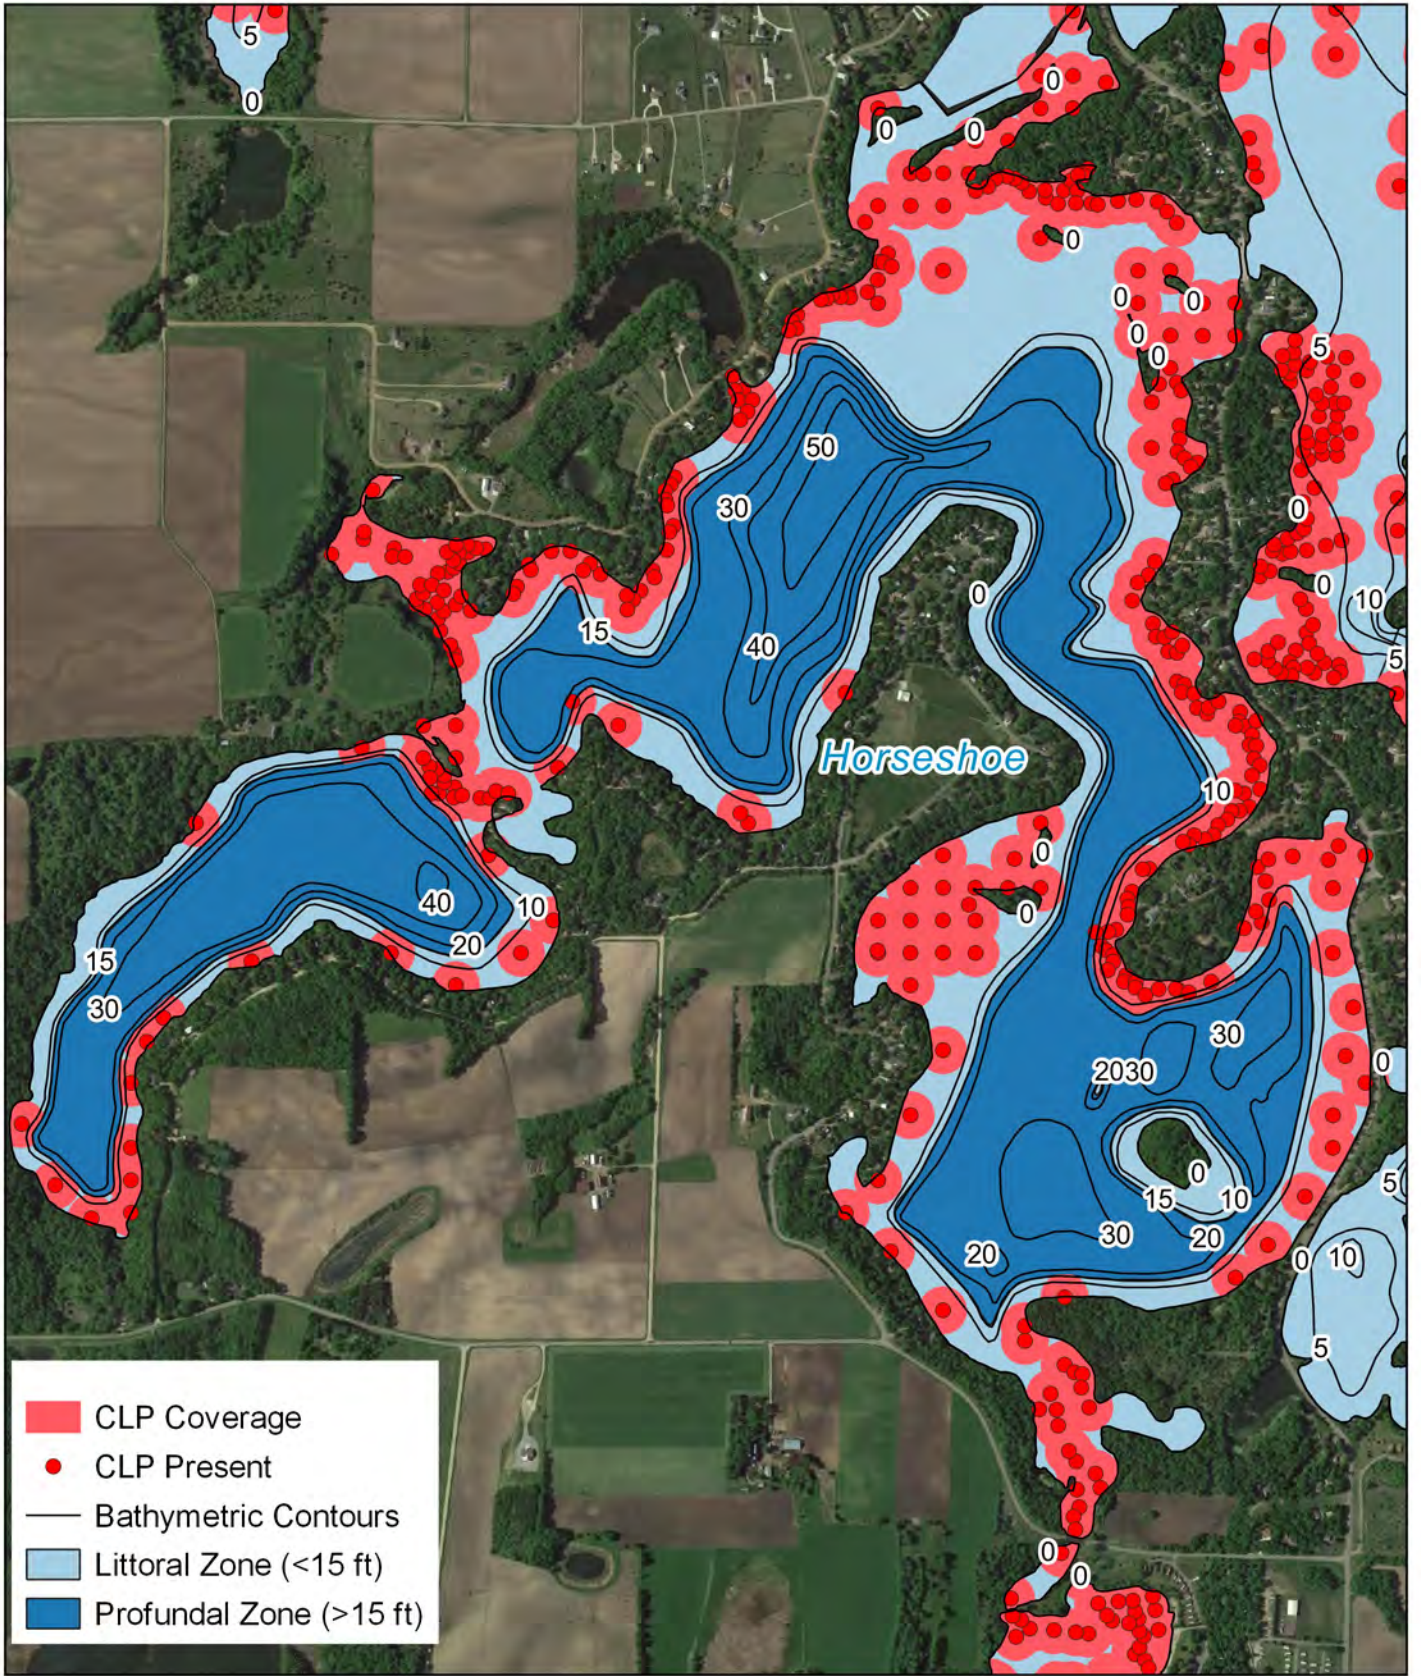

## Curlyleaf Pondweed Composite Maps

2020-2022

The following map set is a composite of three separate surveys done on Sauk River Chain of Lakes. Points were extracted from a meandering survey completed in May of 2020, a point intercept survey done in August of 2020, and a second point intercept survey in June 2022. The survey in 2022 was designed to cover areas of the Chain previously not surveyed. Nearly all of the lake's littoral zone was covered in one of these surveys and as such these maps give a good indication of where curlyleaf pondweed exists on an annual basis on the lakes. All of these maps show the location of the points where curlyleaf pondweed was found in red. A polygon was created for each lake by creating 150 ft buffers around each point and joining those that were adjacent and connected with one another. These polygons give some indication of where curlyleaf pondweed might be expected to be found in a given year. The polygon coverage is shown in pink.

Surveys and map sets were done by Limnopro Aquatic Science, Inc. Maps were created in August 2022.

Sauk River Chain of Lakes  
 Composite CP Map  
 Surveys from 2020 & 2022  
 Sauk River Chain of Lakes Association

1 2 mi

- CLP Coverage
- CLP Present
- Bathymetric Contours
- Littoral Zone (<15 ft)
- Profundal Zone (>15 ft)

Becker Lake (73015600)  
 Composite CLP Map  
 Sauk River Chain of Lakes  
 Association

0.25 0.5 mi

**LIMNopro**  
 Lake, River, and Pond Management  
 www.limnopro.com

Cedar Island Lake (73013300)  
 Composite CLP Map  
 Sauk River Chain of Lakes  
 Association

Great Northern Lake (73008300)  
 Composite CLP Map  
 Sauk River Chain of Lakes  
 Association