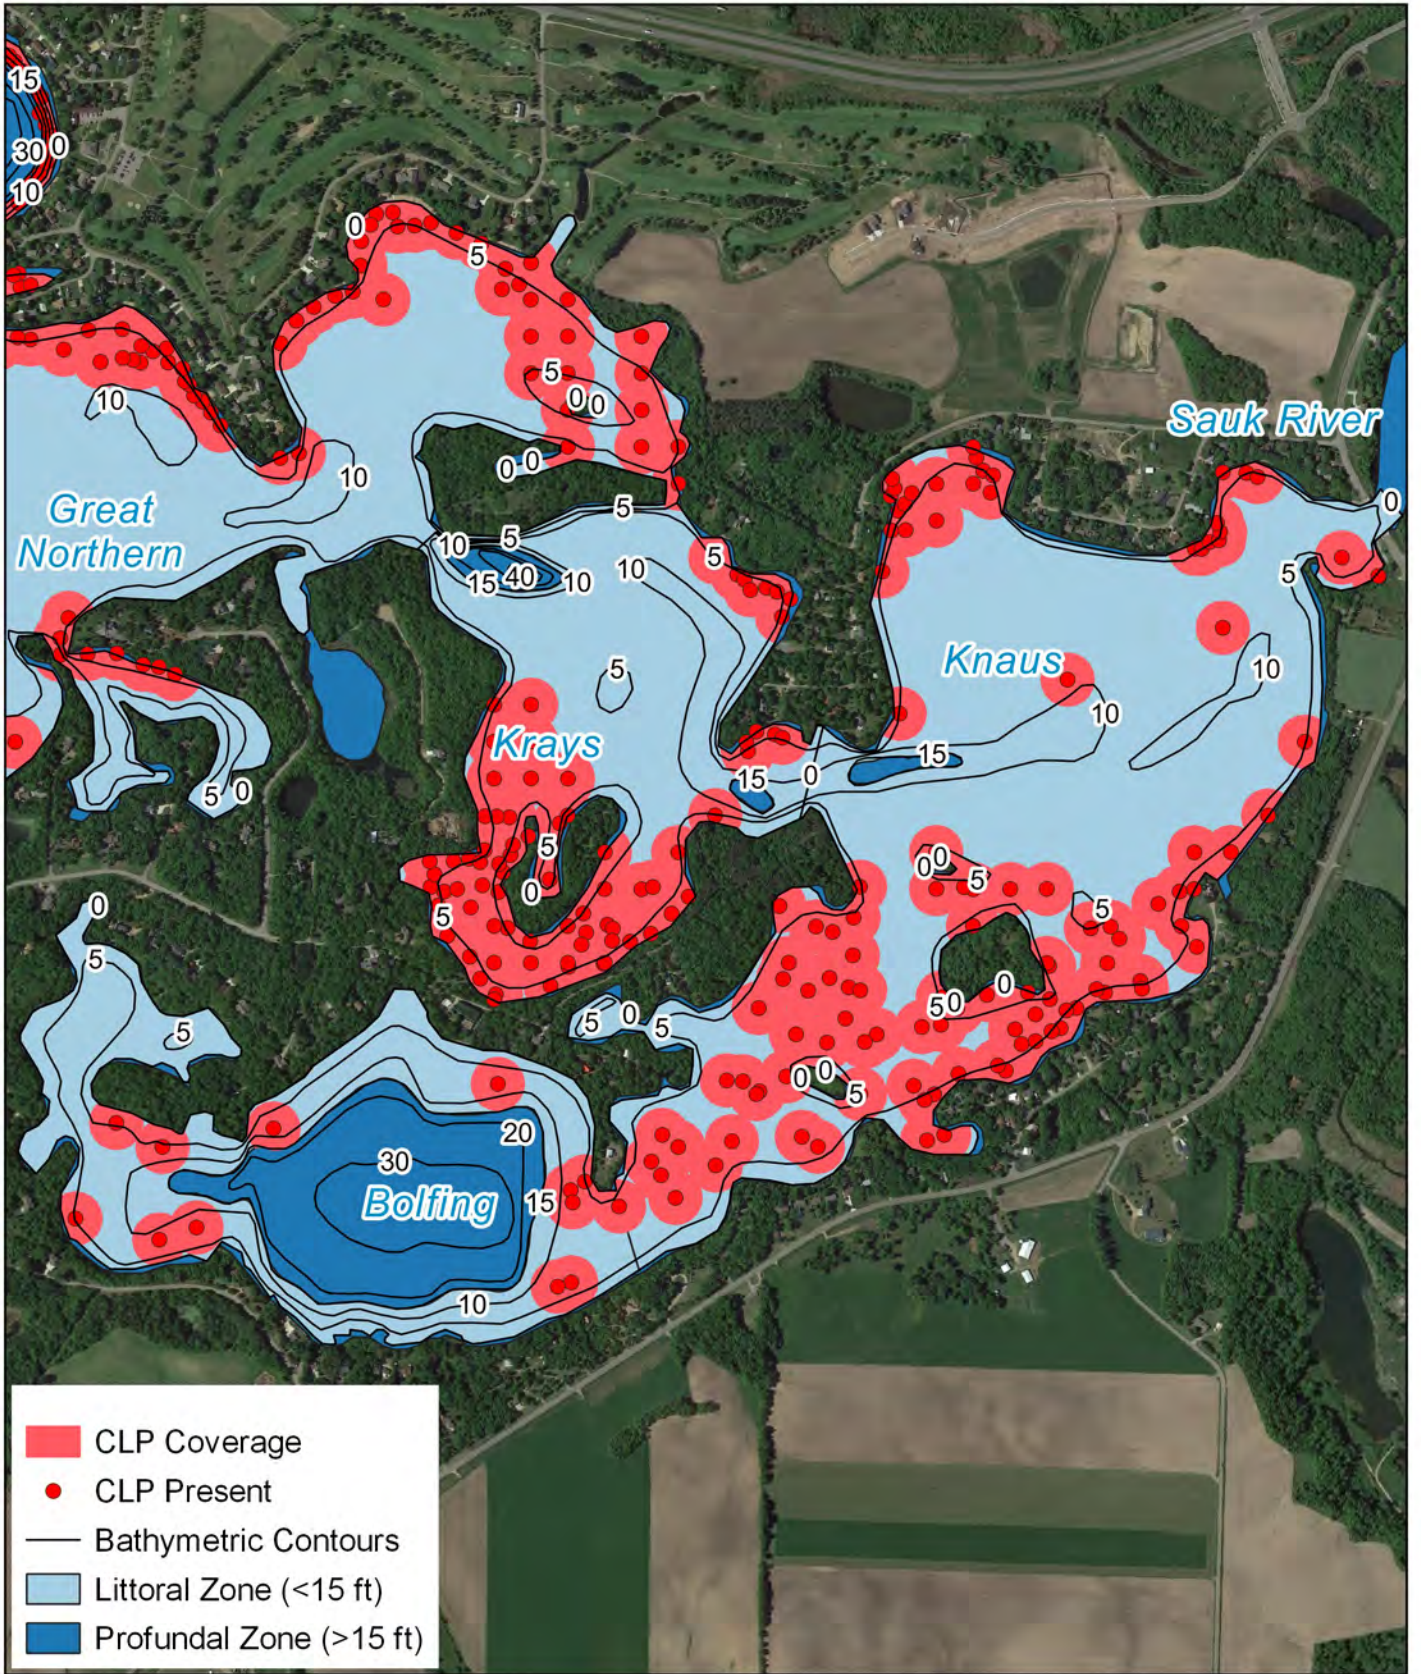

## Curlyleaf Pondweed Composite Maps

2020-2022

The following map set is a composite of three separate surveys done on Sauk River Chain of Lakes. Points were extracted from a meandering survey completed in May of 2020, a point intercept survey done in August of 2020, and a second point intercept survey in June 2022. The survey in 2022 was designed to cover areas of the Chain previously not surveyed. Nearly all of the lake's littoral zone was covered in one of these surveys and as such these maps give a good indication of where curlyleaf pondweed exists on an annual basis on the lakes. All of these maps show the location of the points where curlyleaf pondweed was found in red. A polygon was created for each lake by creating 150 ft buffers around each point and joining those that were adjacent and connected with one another. These polygons give some indication of where curlyleaf pondweed might be expected to be found in a given year. The polygon coverage is shown in pink.

Surveys and map sets were done by Limnopro Aquatic Science, Inc. Maps were created in August 2022.

Sauk River Chain of Lakes  
 Composite CP Map  
 Surveys from 2020 & 2022  
 Sauk River Chain of Lakes Association

1 2 mi

- CLP Coverage
- CLP Present
- Bathymetric Contours
- Littoral Zone (<15 ft)
- Profundal Zone (>15 ft)

Becker Lake (73015600)  
 Composite CLP Map  
 Sauk River Chain of Lakes  
 Association

0.25 0.5 mi

**LIMNopro**  
 Lake, River, and Pond Management  
 www.limnopro.com

Cedar Island Lake (73013300)  
 Composite CLP Map  
 Sauk River Chain of Lakes  
 Association

Great Northern Lake (73008300)  
 Composite CLP Map  
 Sauk River Chain of Lakes  
 Association