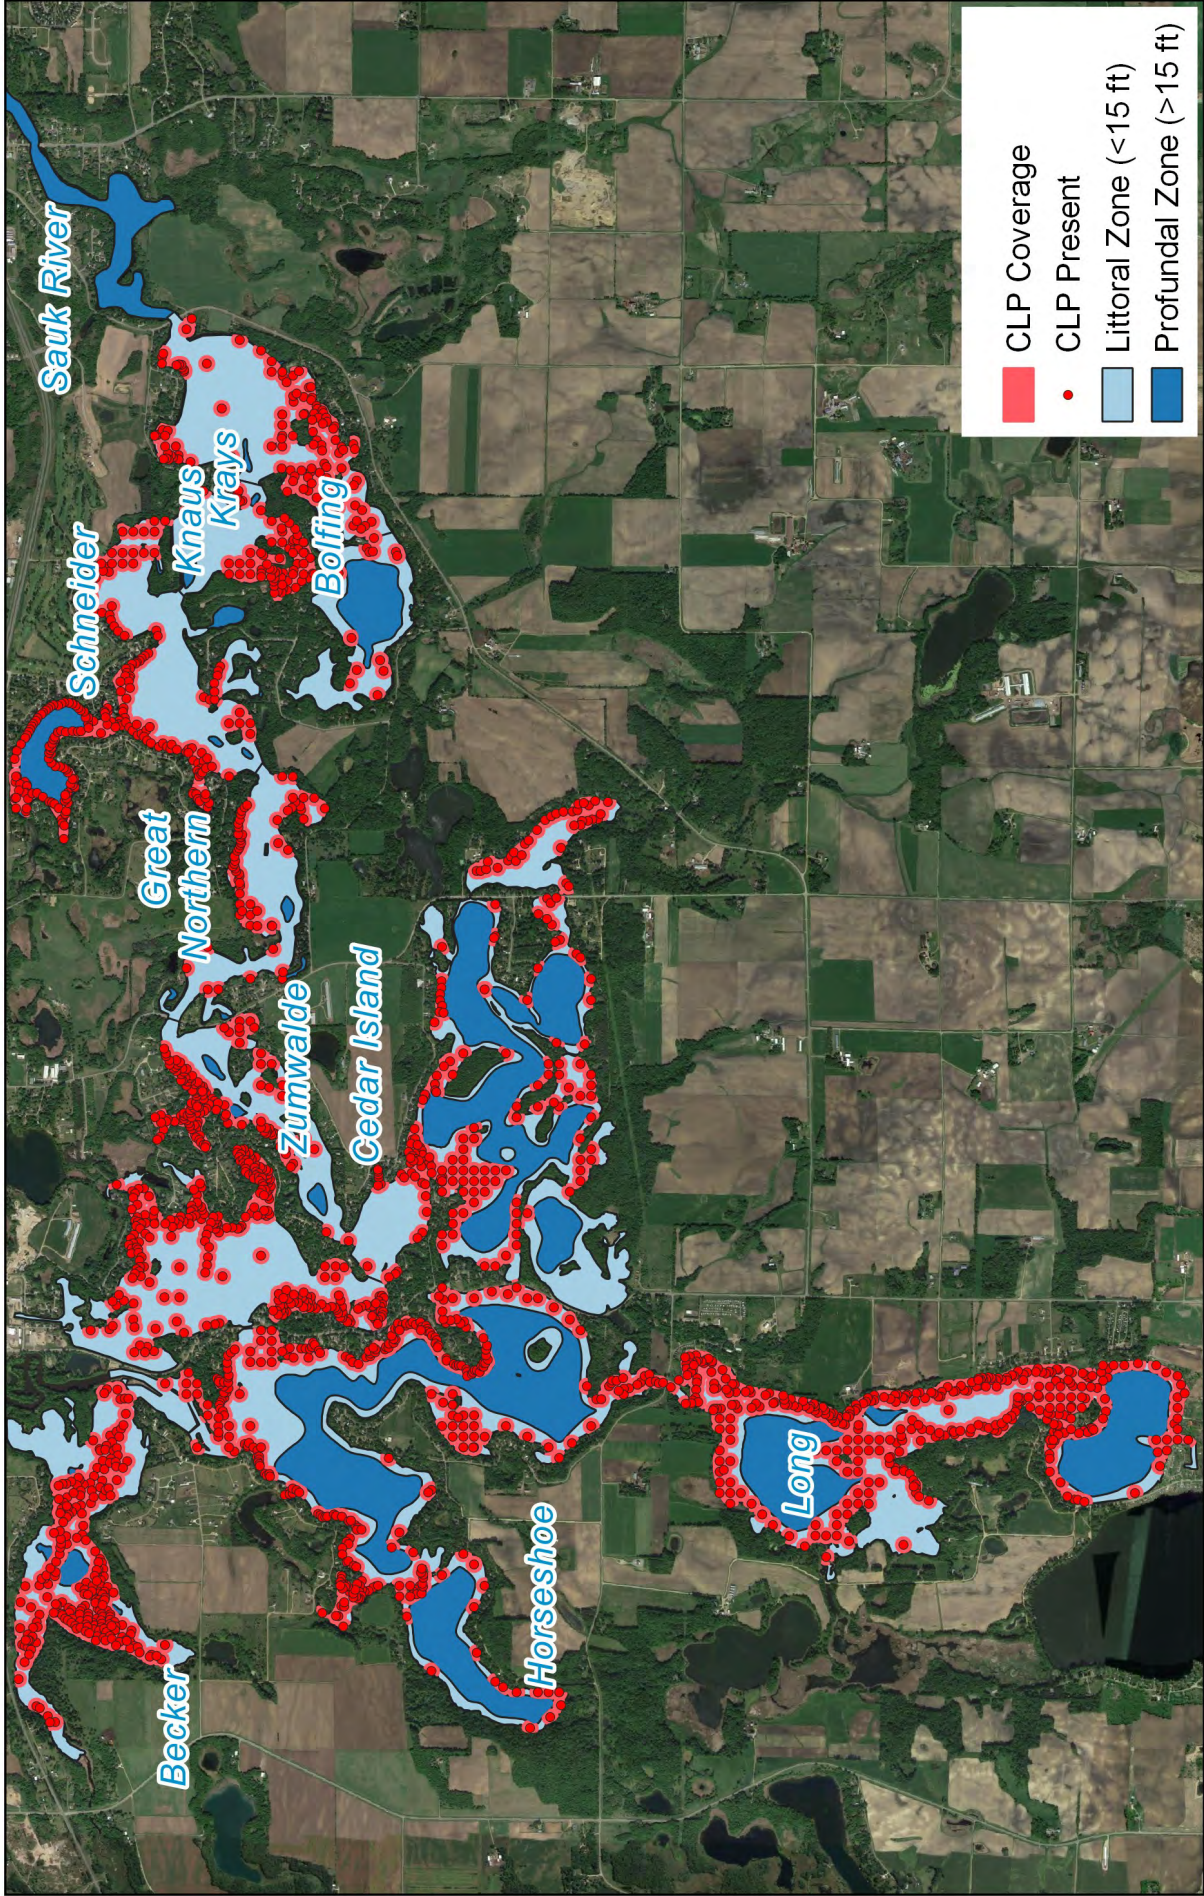

Sauk River Chain of Lakes
Composite CP Map
Surveys from 2020 & 2022
Sauk River Chain of Lakes Association

1 2 mi