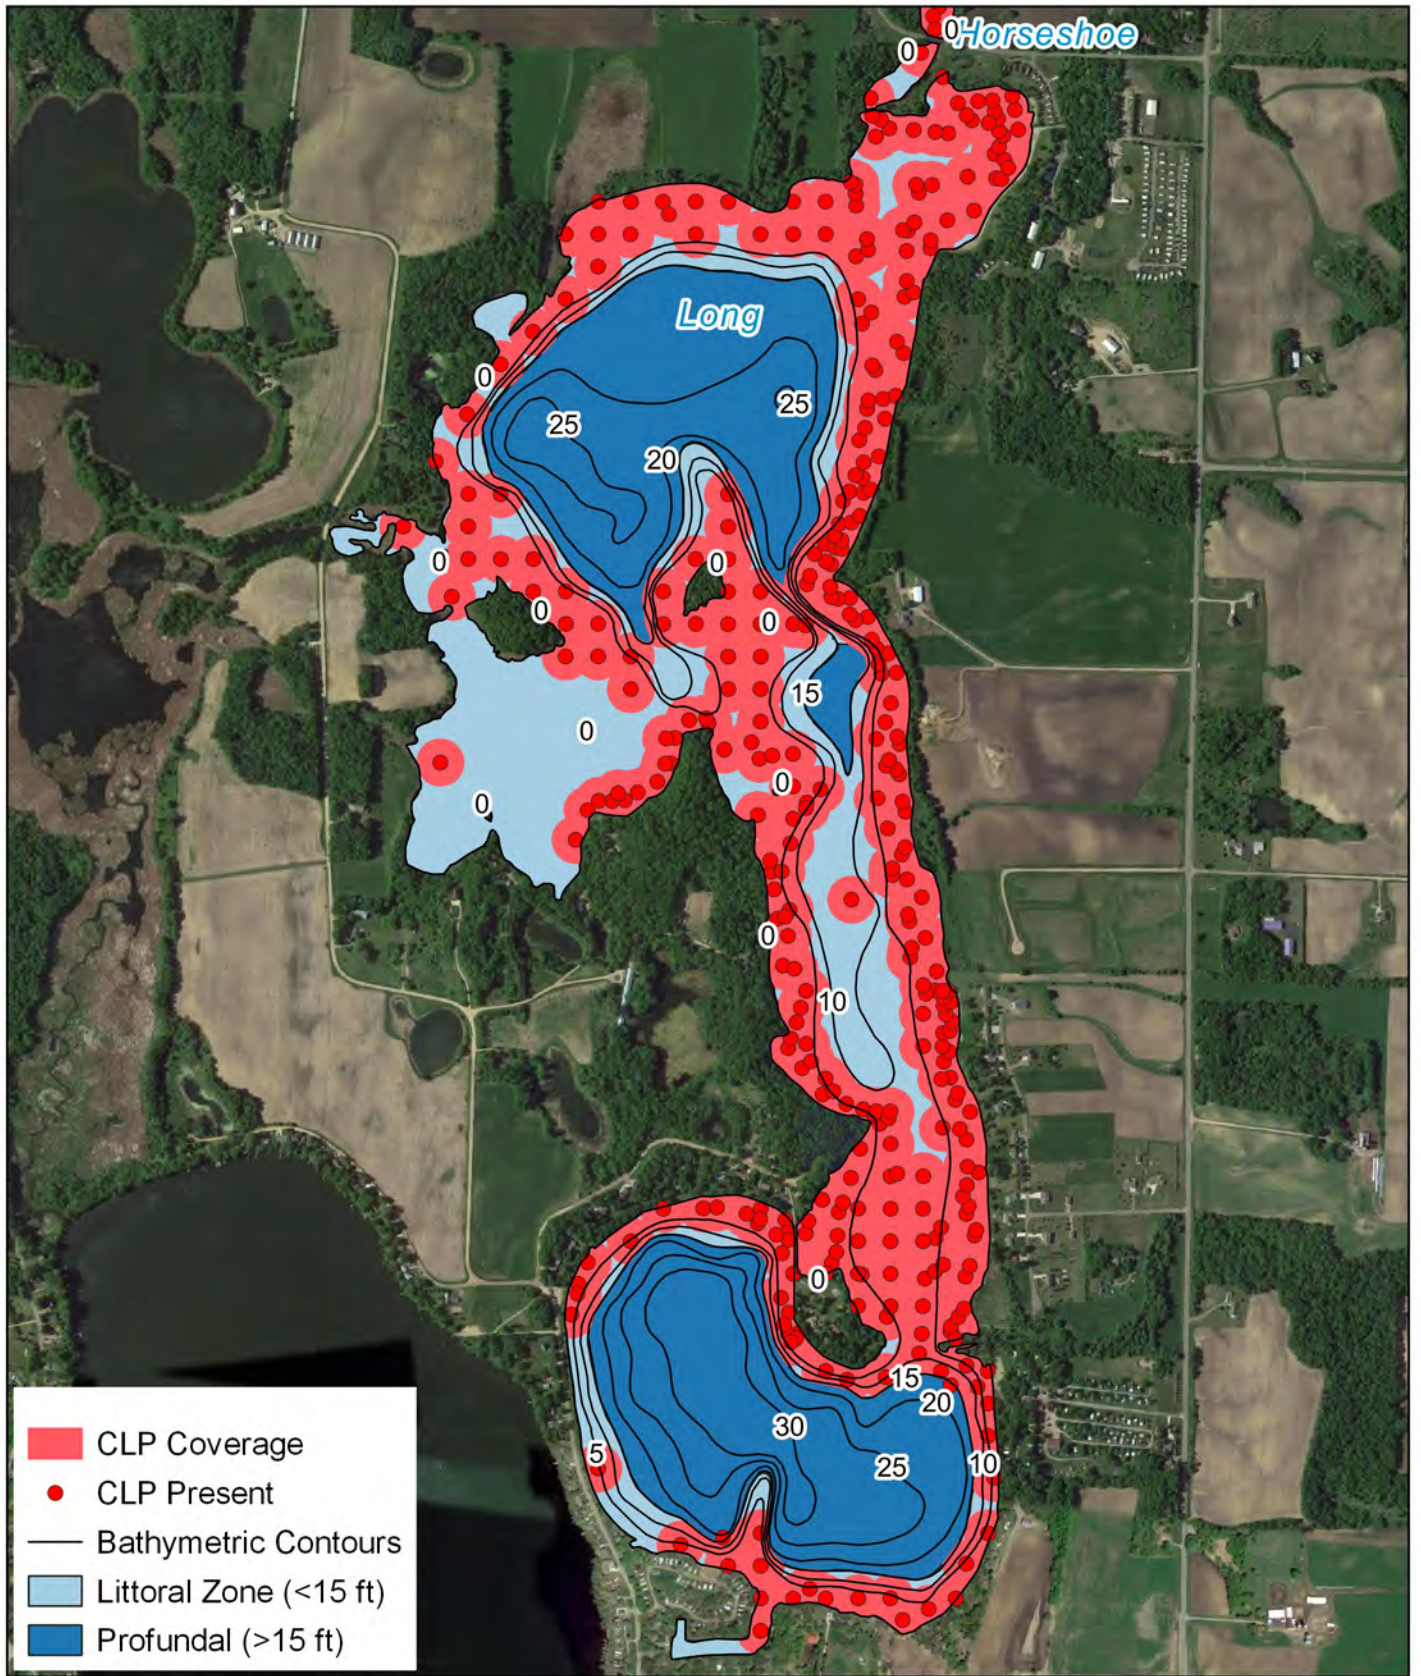

## Curlyleaf Pondweed Composite Maps

2020-2022

The following map set is a composite of three separate surveys done on Sauk River Chain of Lakes. Points were extracted from a meandering survey completed in May of 2020, a point intercept survey done in August of 2020, and a second point intercept survey in June 2022. The survey in 2022 was designed to cover areas of the Chain previously not surveyed. Nearly all of the lake's littoral zone was covered in one of these surveys and as such these maps give a good indication of where curlyleaf pondweed exists on an annual basis on the lakes. All of these maps show the location of the points where curlyleaf pondweed was found in red. A polygon was created for each lake by creating 150 ft buffers around each point and joining those that were adjacent and connected with one another. These polygons give some indication of where curlyleaf pondweed might be expected to be found in a given year. The polygon coverage is shown in pink.

1 2 mi

- CLP Coverage
- CLP Present
- Bathymetric Contours
- Littoral Zone (<15 ft)
- Profundal Zone (>15 ft)

Becker Lake (73015600)  
 Composite CLP Map  
 Sauk River Chain of Lakes  
 Association

0.25 0.5 mi

**LIMNopro**  
 Lake, River, and Pond Management  
 www.limnopro.com

Cedar Island Lake (73013300)  
 Composite CLP Map  
 Sauk River Chain of Lakes  
 Association

Great Northern Lake (73008300)  
 Composite CLP Map  
 Sauk River Chain of Lakes  
 Association

- CLP Coverage
- CLP Present
- Bathymetric Contours
- Littoral Zone (<15 ft)
- Profundal Zone (>15 ft)

Krays (73008700), Knaus (73008600), & Bolfing (73008800) Lakes  
 Composite CLP Map  
 Sauk River Chain of Lakes Association