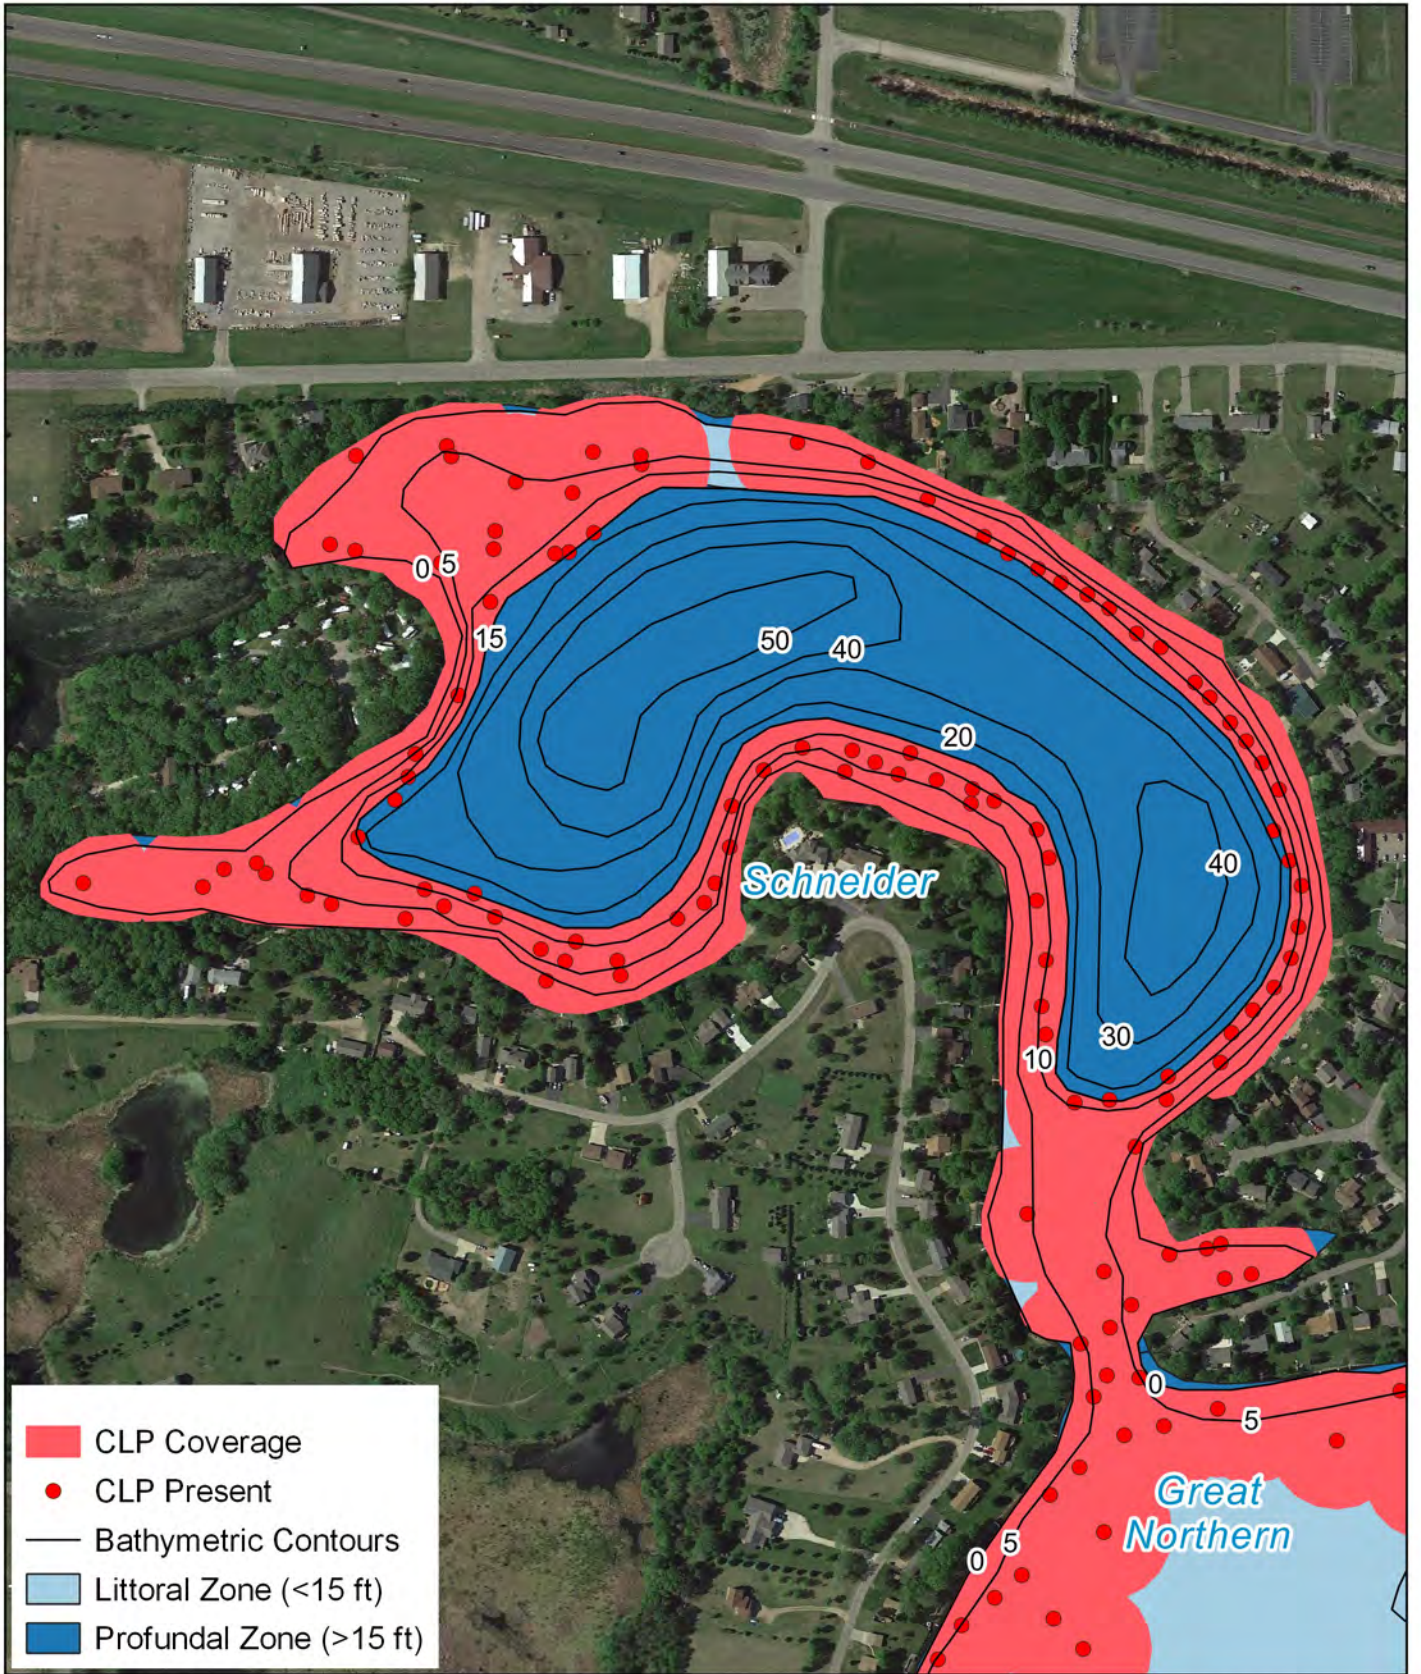

## Curlyleaf Pondweed Composite Maps

2020-2022

The following map set is a composite of three separate surveys done on Sauk River Chain of Lakes. Points were extracted from a meandering survey completed in May of 2020, a point intercept survey done in August of 2020, and a second point intercept survey in June 2022. The survey in 2022 was designed to cover areas of the Chain previously not surveyed. Nearly all of the lake's littoral zone was covered in one of these surveys and as such these maps give a good indication of where curlyleaf pondweed exists on an annual basis on the lakes. All of these maps show the location of the points where curlyleaf pondweed was found in red. A polygon was created for each lake by creating 150 ft buffers around each point and joining those that were adjacent and connected with one another. These polygons give some indication of where curlyleaf pondweed might be expected to be found in a given year. The polygon coverage is shown in pink.

**LIMNopro**  
 Lake, River, and Pond Management  
 www.limnopro.com

Cedar Island Lake (73013300)  
 Composite CLP Map  
 Sauk River Chain of Lakes  
 Association

Great Northern Lake (73008300)  
 Composite CLP Map  
 Sauk River Chain of Lakes  
 Association

- CLP Coverage
- CLP Present
- Bathymetric Contours
- Littoral Zone (<15 ft)
- Profundal Zone (>15 ft)

Krays (73008700), Knaus (73008600), & Bolfing (73008800) Lakes  
 Composite CLP Map  
 Sauk River Chain of Lakes Association

- CLP Coverage
- CLP Present
- Bathymetric Contours
- Littoral Zone (<15 ft)
- Profundal (>15 ft)

Long Lake (73013900)  
Composite CLP Map  
Sauk River Chain of Lakes  
Association

Schneider Lake (73008200)  
 Composite CLP Map  
 Sauk River Chain of Lakes  
 Association