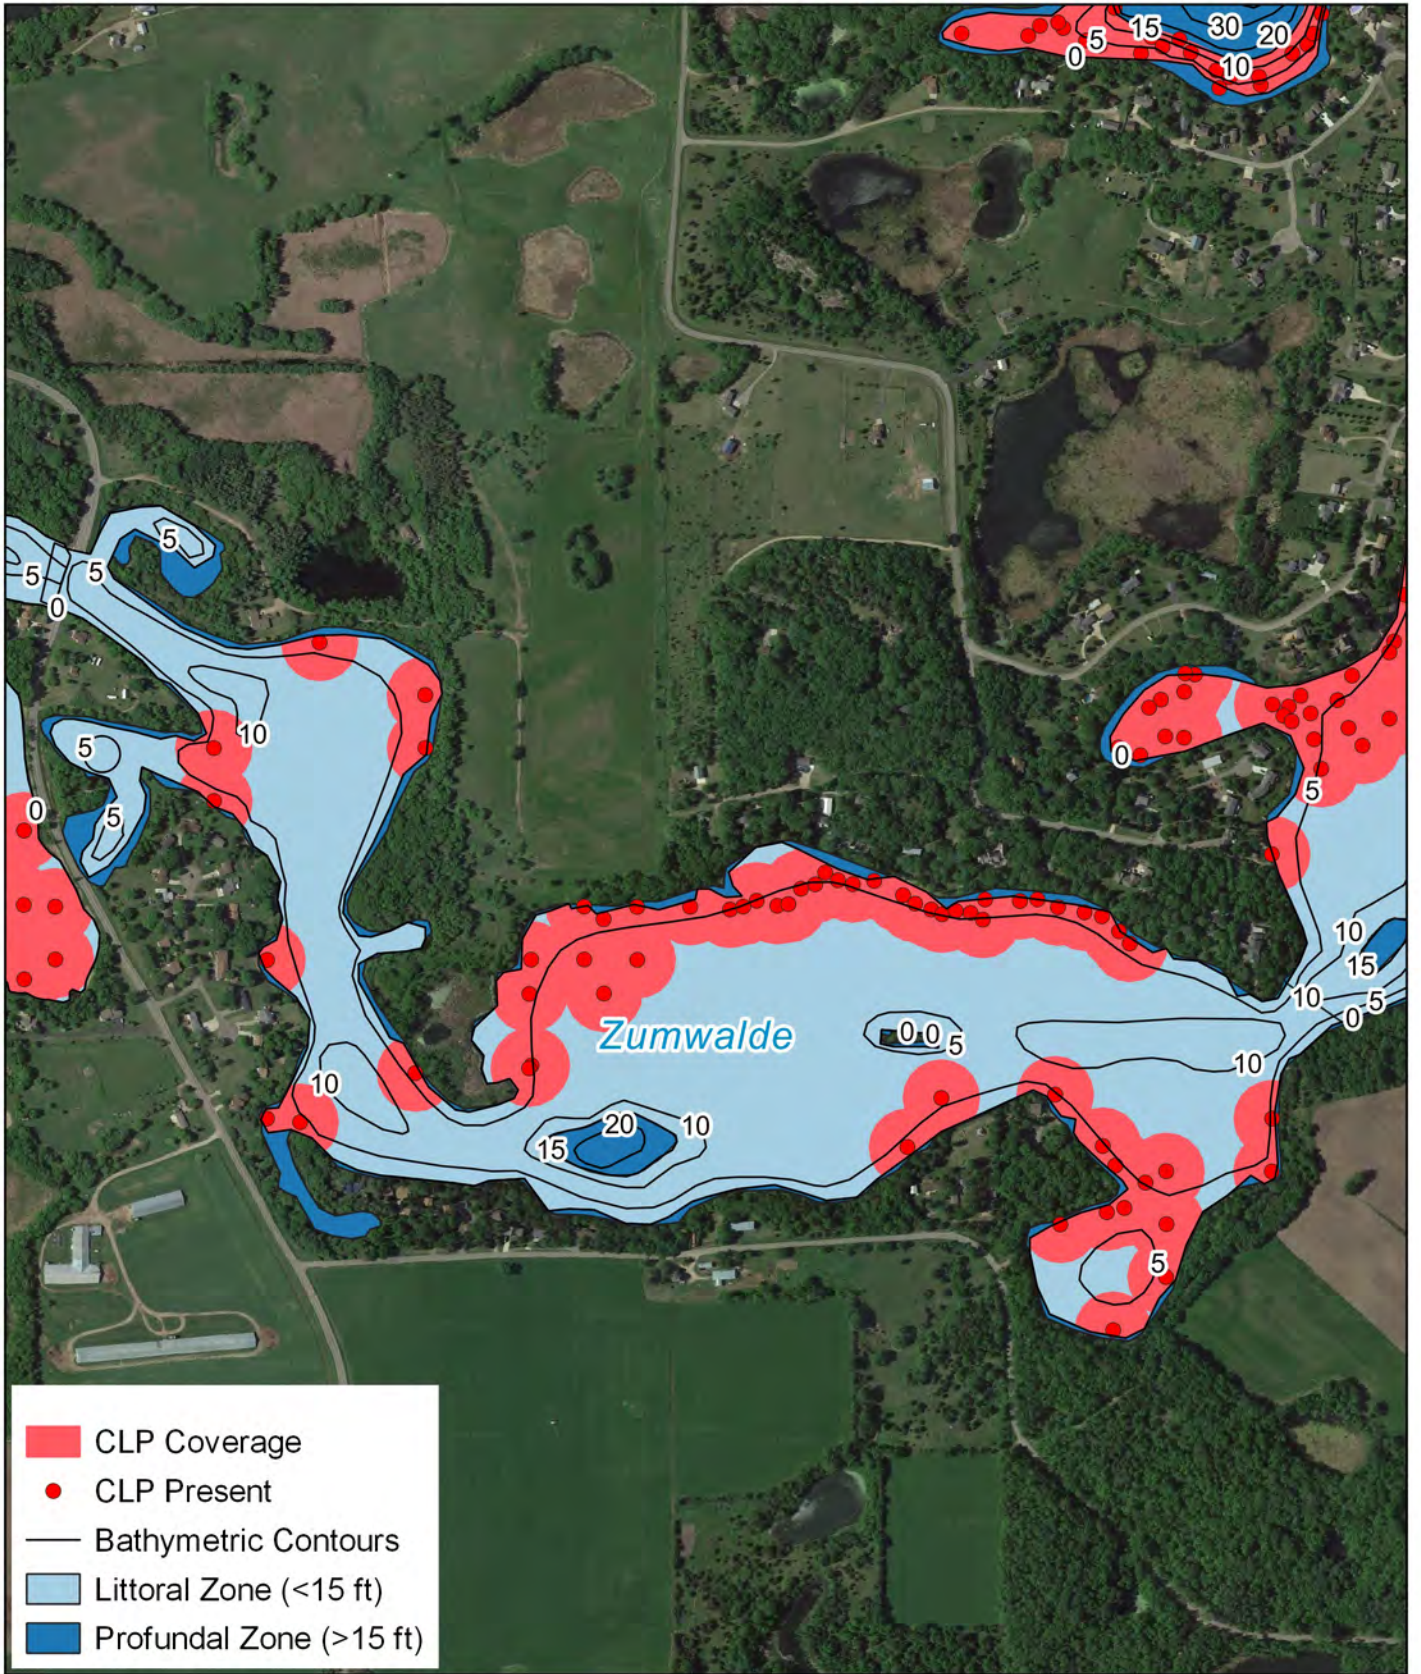

## Curlyleaf Pondweed Composite Maps

2020-2022

The following map set is a composite of three separate surveys done on Sauk River Chain of Lakes. Points were extracted from a meandering survey completed in May of 2020, a point intercept survey done in August of 2020, and a second point intercept survey in June 2022. The survey in 2022 was designed to cover areas of the Chain previously not surveyed. Nearly all of the lake's littoral zone was covered in one of these surveys and as such these maps give a good indication of where curlyleaf pondweed exists on an annual basis on the lakes. All of these maps show the location of the points where curlyleaf pondweed was found in red. A polygon was created for each lake by creating 150 ft buffers around each point and joining those that were adjacent and connected with one another. These polygons give some indication of where curlyleaf pondweed might be expected to be found in a given year. The polygon coverage is shown in pink.

**LIMNopro**  
 Lake, River, and Pond Management  
 www.limnopro.com

Cedar Island Lake (73013300)  
 Composite CLP Map  
 Sauk River Chain of Lakes  
 Association

Great Northern Lake (73008300)  
 Composite CLP Map  
 Sauk River Chain of Lakes  
 Association

- CLP Coverage
- CLP Present
- Bathymetric Contours
- Littoral Zone (<15 ft)
- Profundal Zone (>15 ft)

Krays (73008700), Knaus (73008600), & Bolfing (73008800) Lakes  
 Composite CLP Map  
 Sauk River Chain of Lakes Association

- CLP Coverage
- CLP Present
- Bathymetric Contours
- Littoral Zone (<15 ft)
- Profundal (>15 ft)

Long Lake (73013900)  
Composite CLP Map  
Sauk River Chain of Lakes  
Association

Schneider Lake (73008200)  
 Composite CLP Map  
 Sauk River Chain of Lakes  
 Association