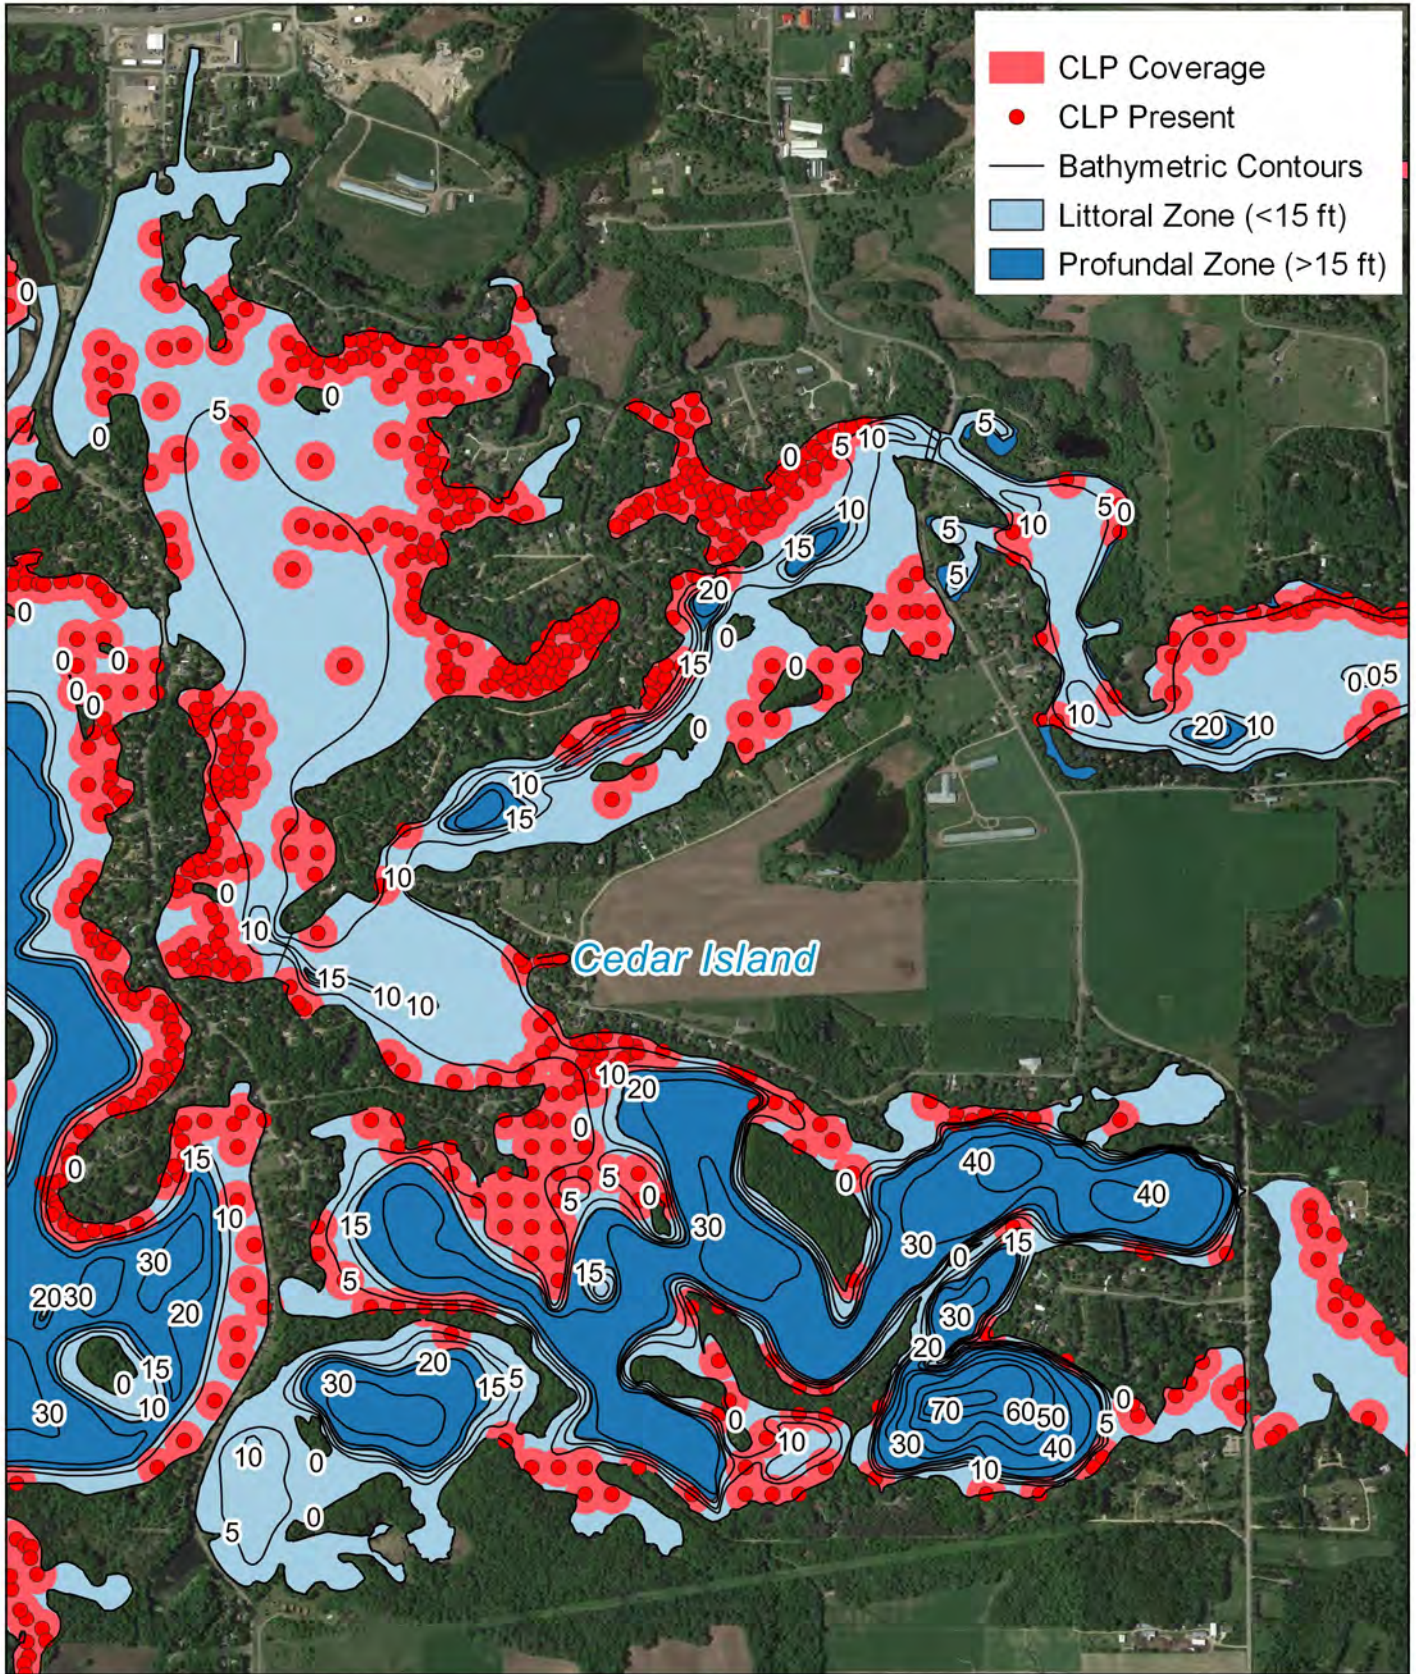

## Curlyleaf Pondweed Composite Maps

2020-2022

The following map set is a composite of three separate surveys done on Sauk River Chain of Lakes. Points were extracted from a meandering survey completed in May of 2020, a point intercept survey done in August of 2020, and a second point intercept survey in June 2022. The survey in 2022 was designed to cover areas of the Chain previously not surveyed. Nearly all of the lake's littoral zone was covered in one of these surveys and as such these maps give a good indication of where curlyleaf pondweed exists on an annual basis on the lakes. All of these maps show the location of the points where curlyleaf pondweed was found in red. A polygon was created for each lake by creating 150 ft buffers around each point and joining those that were adjacent and connected with one another. These polygons give some indication of where curlyleaf pondweed might be expected to be found in a given year. The polygon coverage is shown in pink.

Surveys and map sets were done by Limnopro Aquatic Science, Inc. Maps were created in August 2022.

Sauk River Chain of Lakes  
 Composite CP Map  
 Surveys from 2020 & 2022  
 Sauk River Chain of Lakes Association

1 2 mi

- CLP Coverage
- CLP Present
- Bathymetric Contours
- Littoral Zone (<15 ft)
- Profundal Zone (>15 ft)

Becker Lake (73015600)  
 Composite CLP Map  
 Sauk River Chain of Lakes  
 Association

0.25 0.5 mi

**LIMNopro**  
 Lake, River, and Pond Management  
 www.limnopro.com

Cedar Island Lake (73013300)  
 Composite CLP Map  
 Sauk River Chain of Lakes  
 Association

Great Northern Lake (73008300)  
 Composite CLP Map  
 Sauk River Chain of Lakes  
 Association