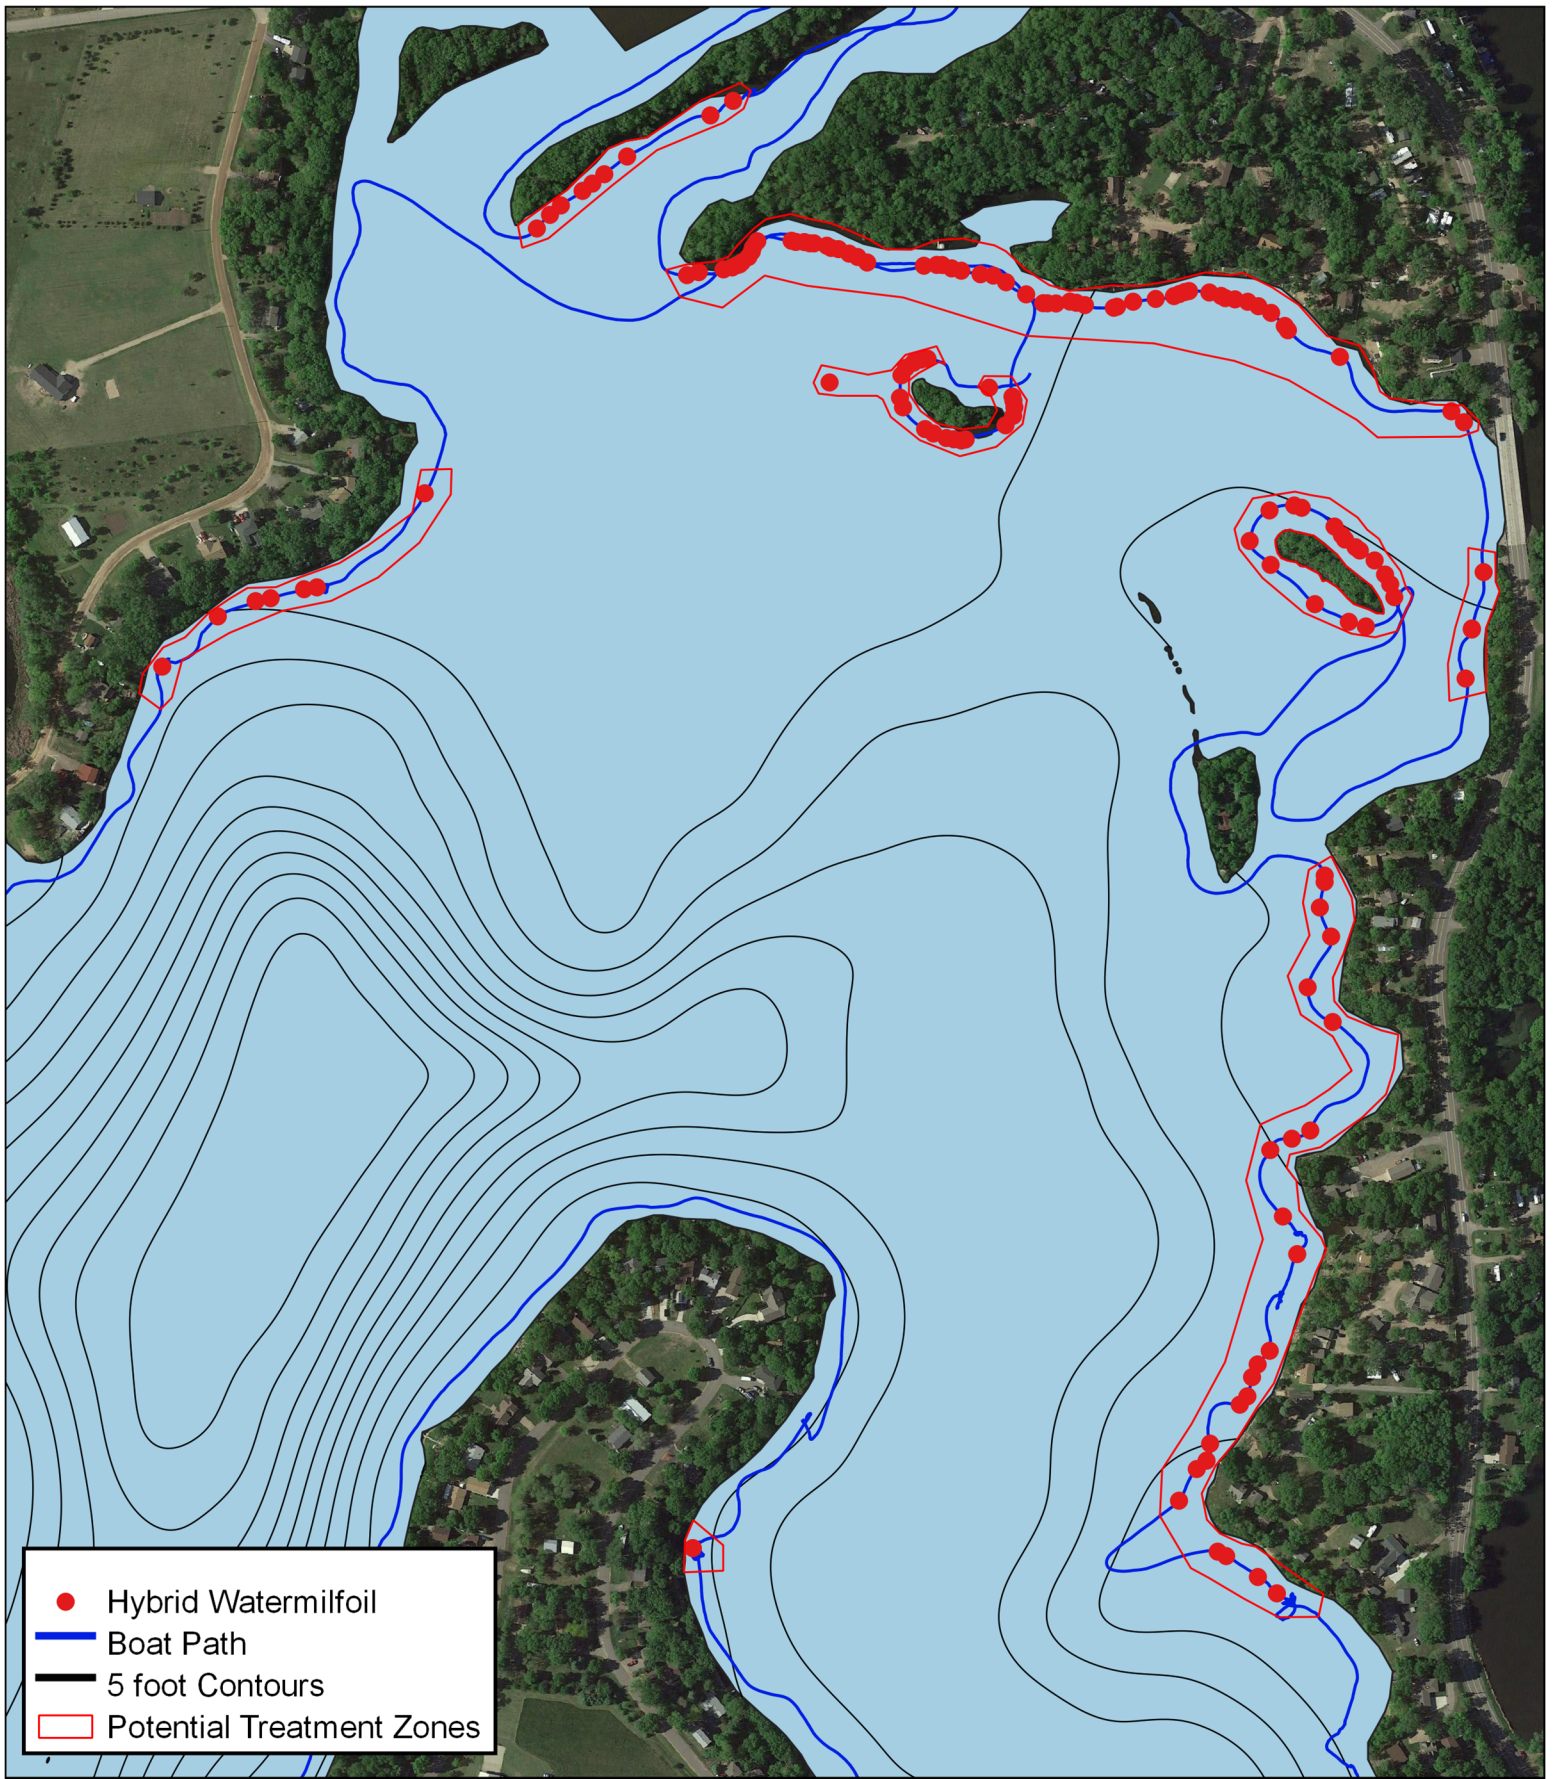

- Hybrid Watermilfoil
- Boat Path
- 5 foot Contours
- Potential Treatment Zones

500,000 ft

LIMNopro  
Aquatic Science

Horseshoe Lake  
(73015700)  
Hybrid Watermilfoil  
(10/25/2021)

- Hybrid Watermilfoil
- Boat Path
- 5 foot Contours
- Potential Treatment Zones

500

1,000 ft

LIMNopro  
Aquatic Science

Horseshoe Lake  
(73015700)  
Hybrid Watermilfoil  
(10/25/2021)