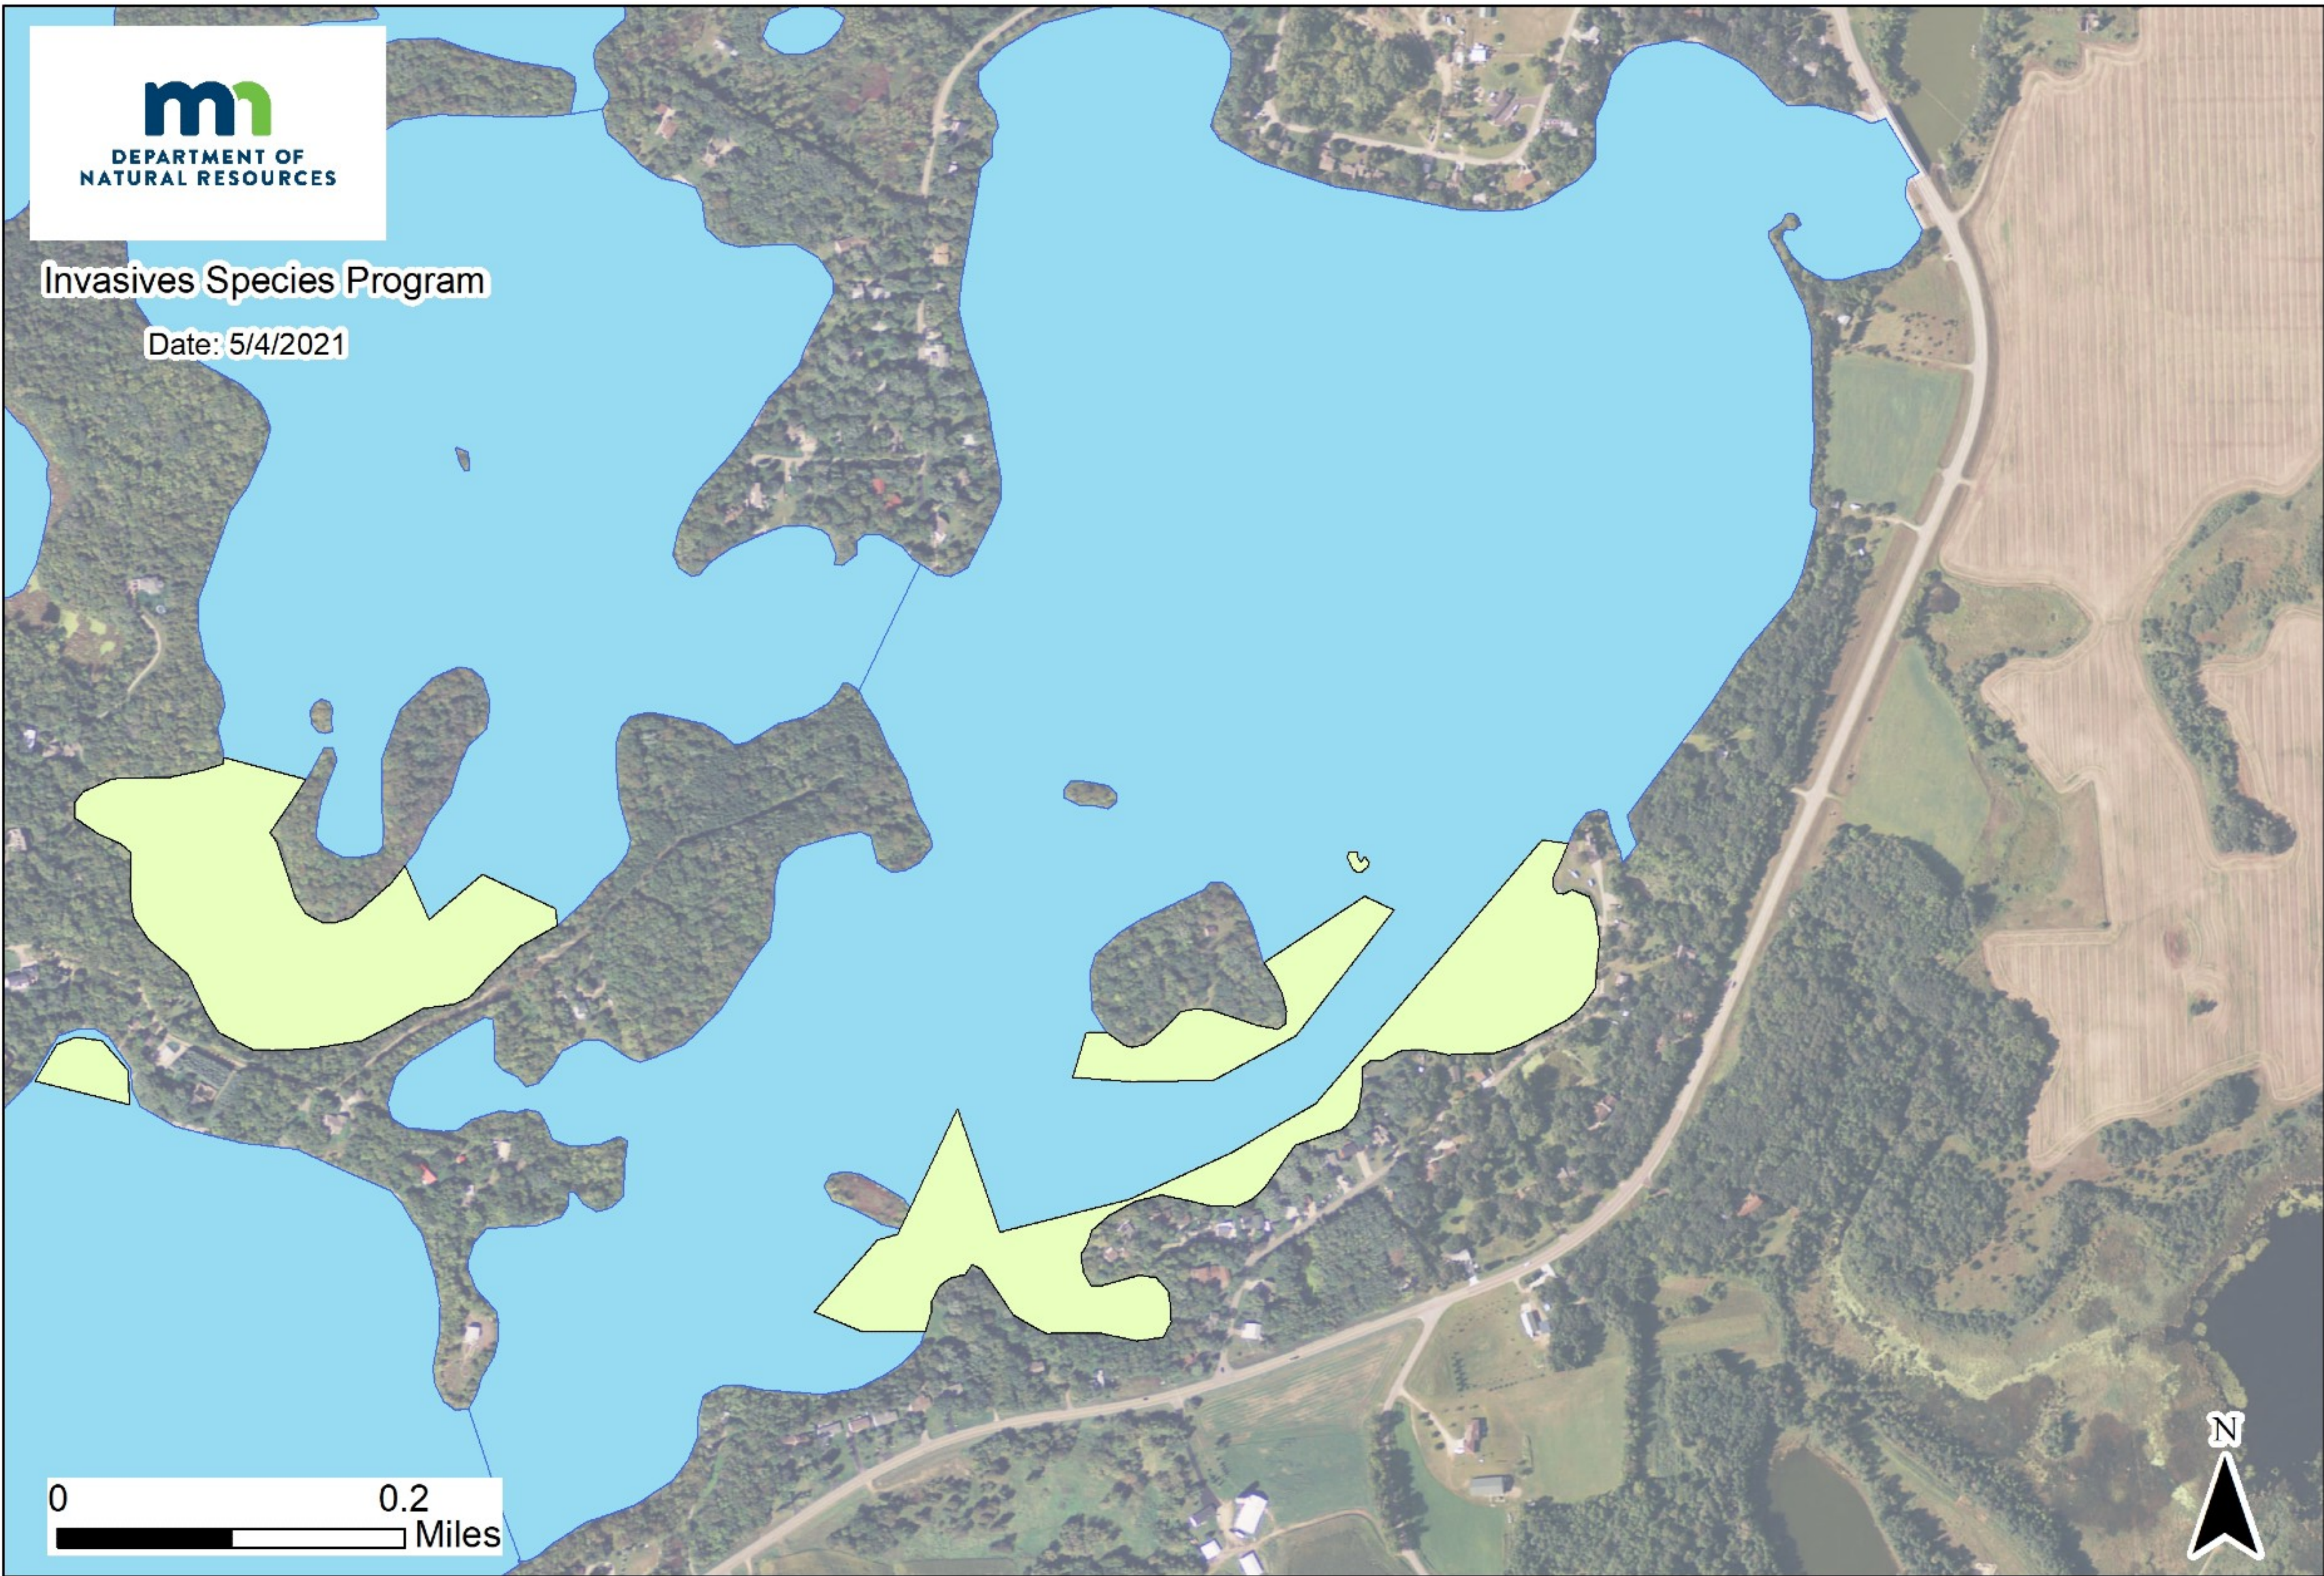

Invasives Species Program

Date: 5/3/2021

Bolfig Lake, Stearns County DOW 73008800
2021 Approved Curly-leaf Pondweed Mechanical Treatment (1 acre)

Invasives Species Program

Date: 5/4/2021

Great Northern Lake, Stearns County DOW 73008300
2021 Approved Curly-leaf Pondweed Mechanical Treatment (2.7 acres)

Invasives Species Program

Date: 5/4/2021

Knaus Lake, Stearns County DOW 73008600
2021 Approved Curly-leaf Pondweed Harvest Treatment (18 acres)

Invasives Species Program

Date: 5/4/2021

Krays Lake, Stearns County DOW 73008700
2021 Approved Curly-leaf Pondweed Harvest Treatment (14.4 acres)