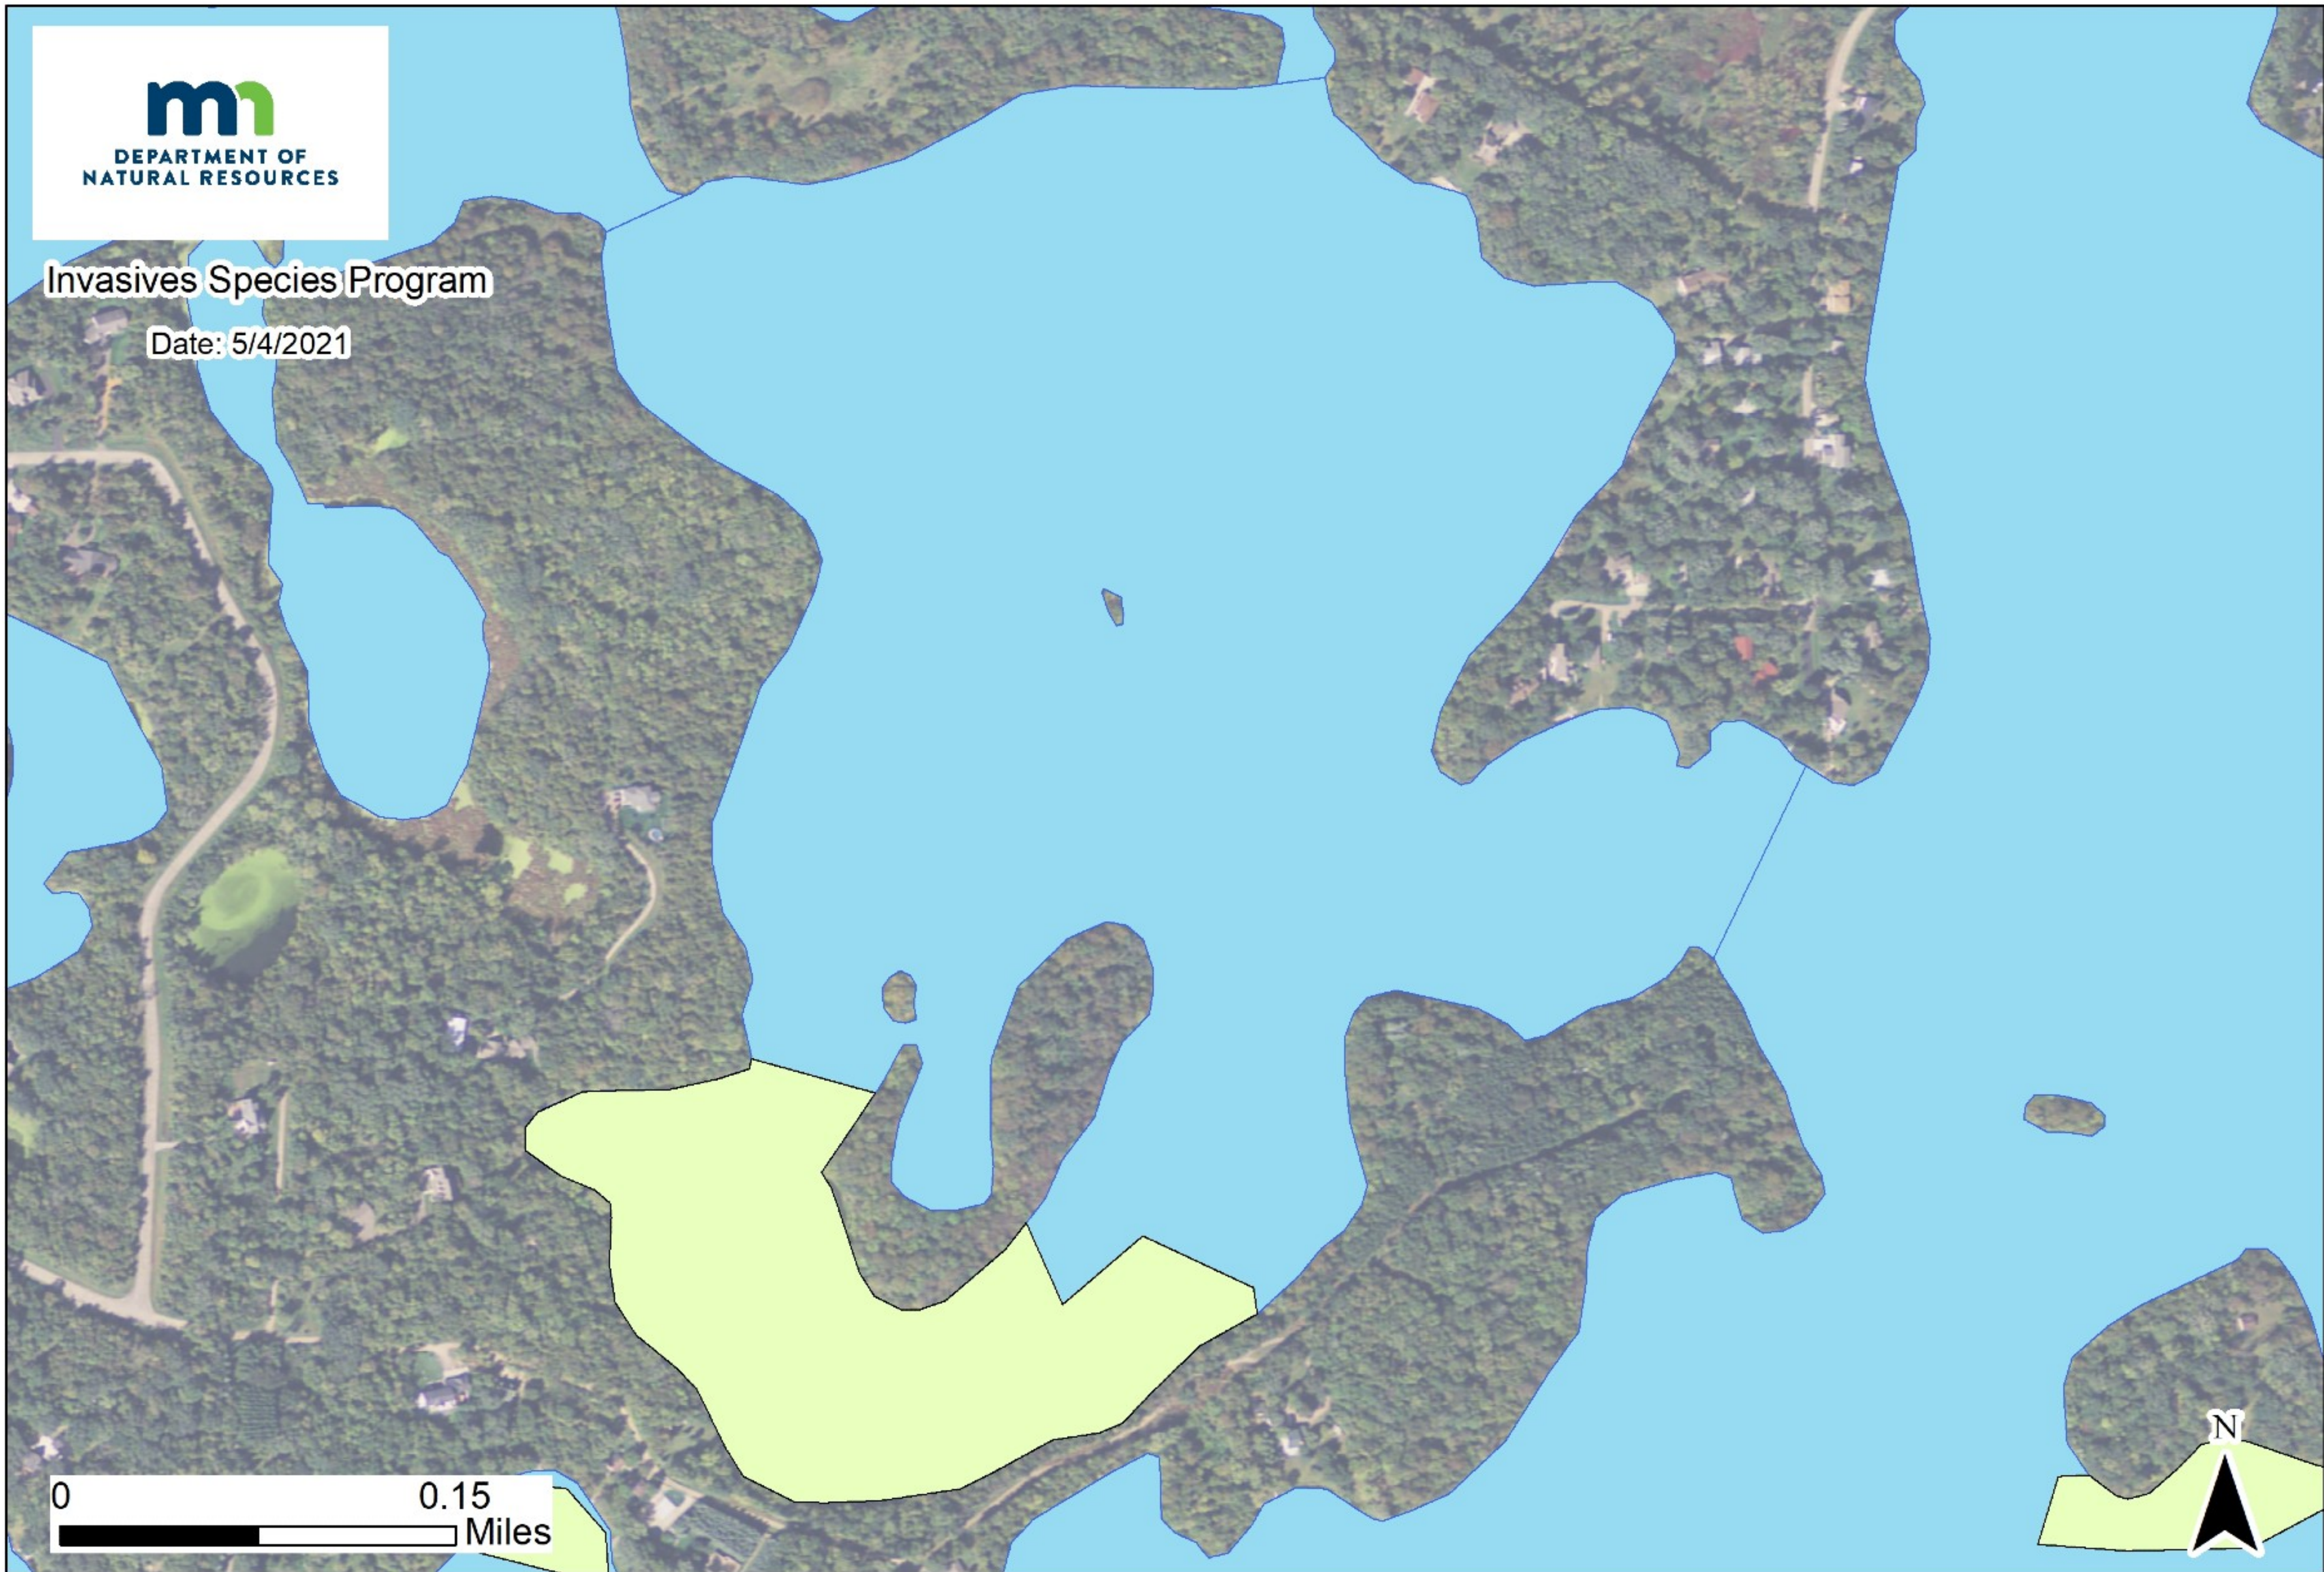

Invasives Species Program

Date: 5/3/2021

Bolfig Lake, Stearns County DOW 73008800
2021 Approved Curly-leaf Pondweed Mechanical Treatment (1 acre)

Invasives Species Program

Date: 5/4/2021

Great Northern Lake, Stearns County DOW 73008300
2021 Approved Curly-leaf Pondweed Mechanical Treatment (2.7 acres)

Invasives Species Program

Date: 5/4/2021

Knaus Lake, Stearns County DOW 73008600
2021 Approved Curly-leaf Pondweed Harvest Treatment (18 acres)

Invasives Species Program

Date: 5/4/2021

Krays Lake, Stearns County DOW 73008700
2021 Approved Curly-leaf Pondweed Harvest Treatment (14.4 acres)