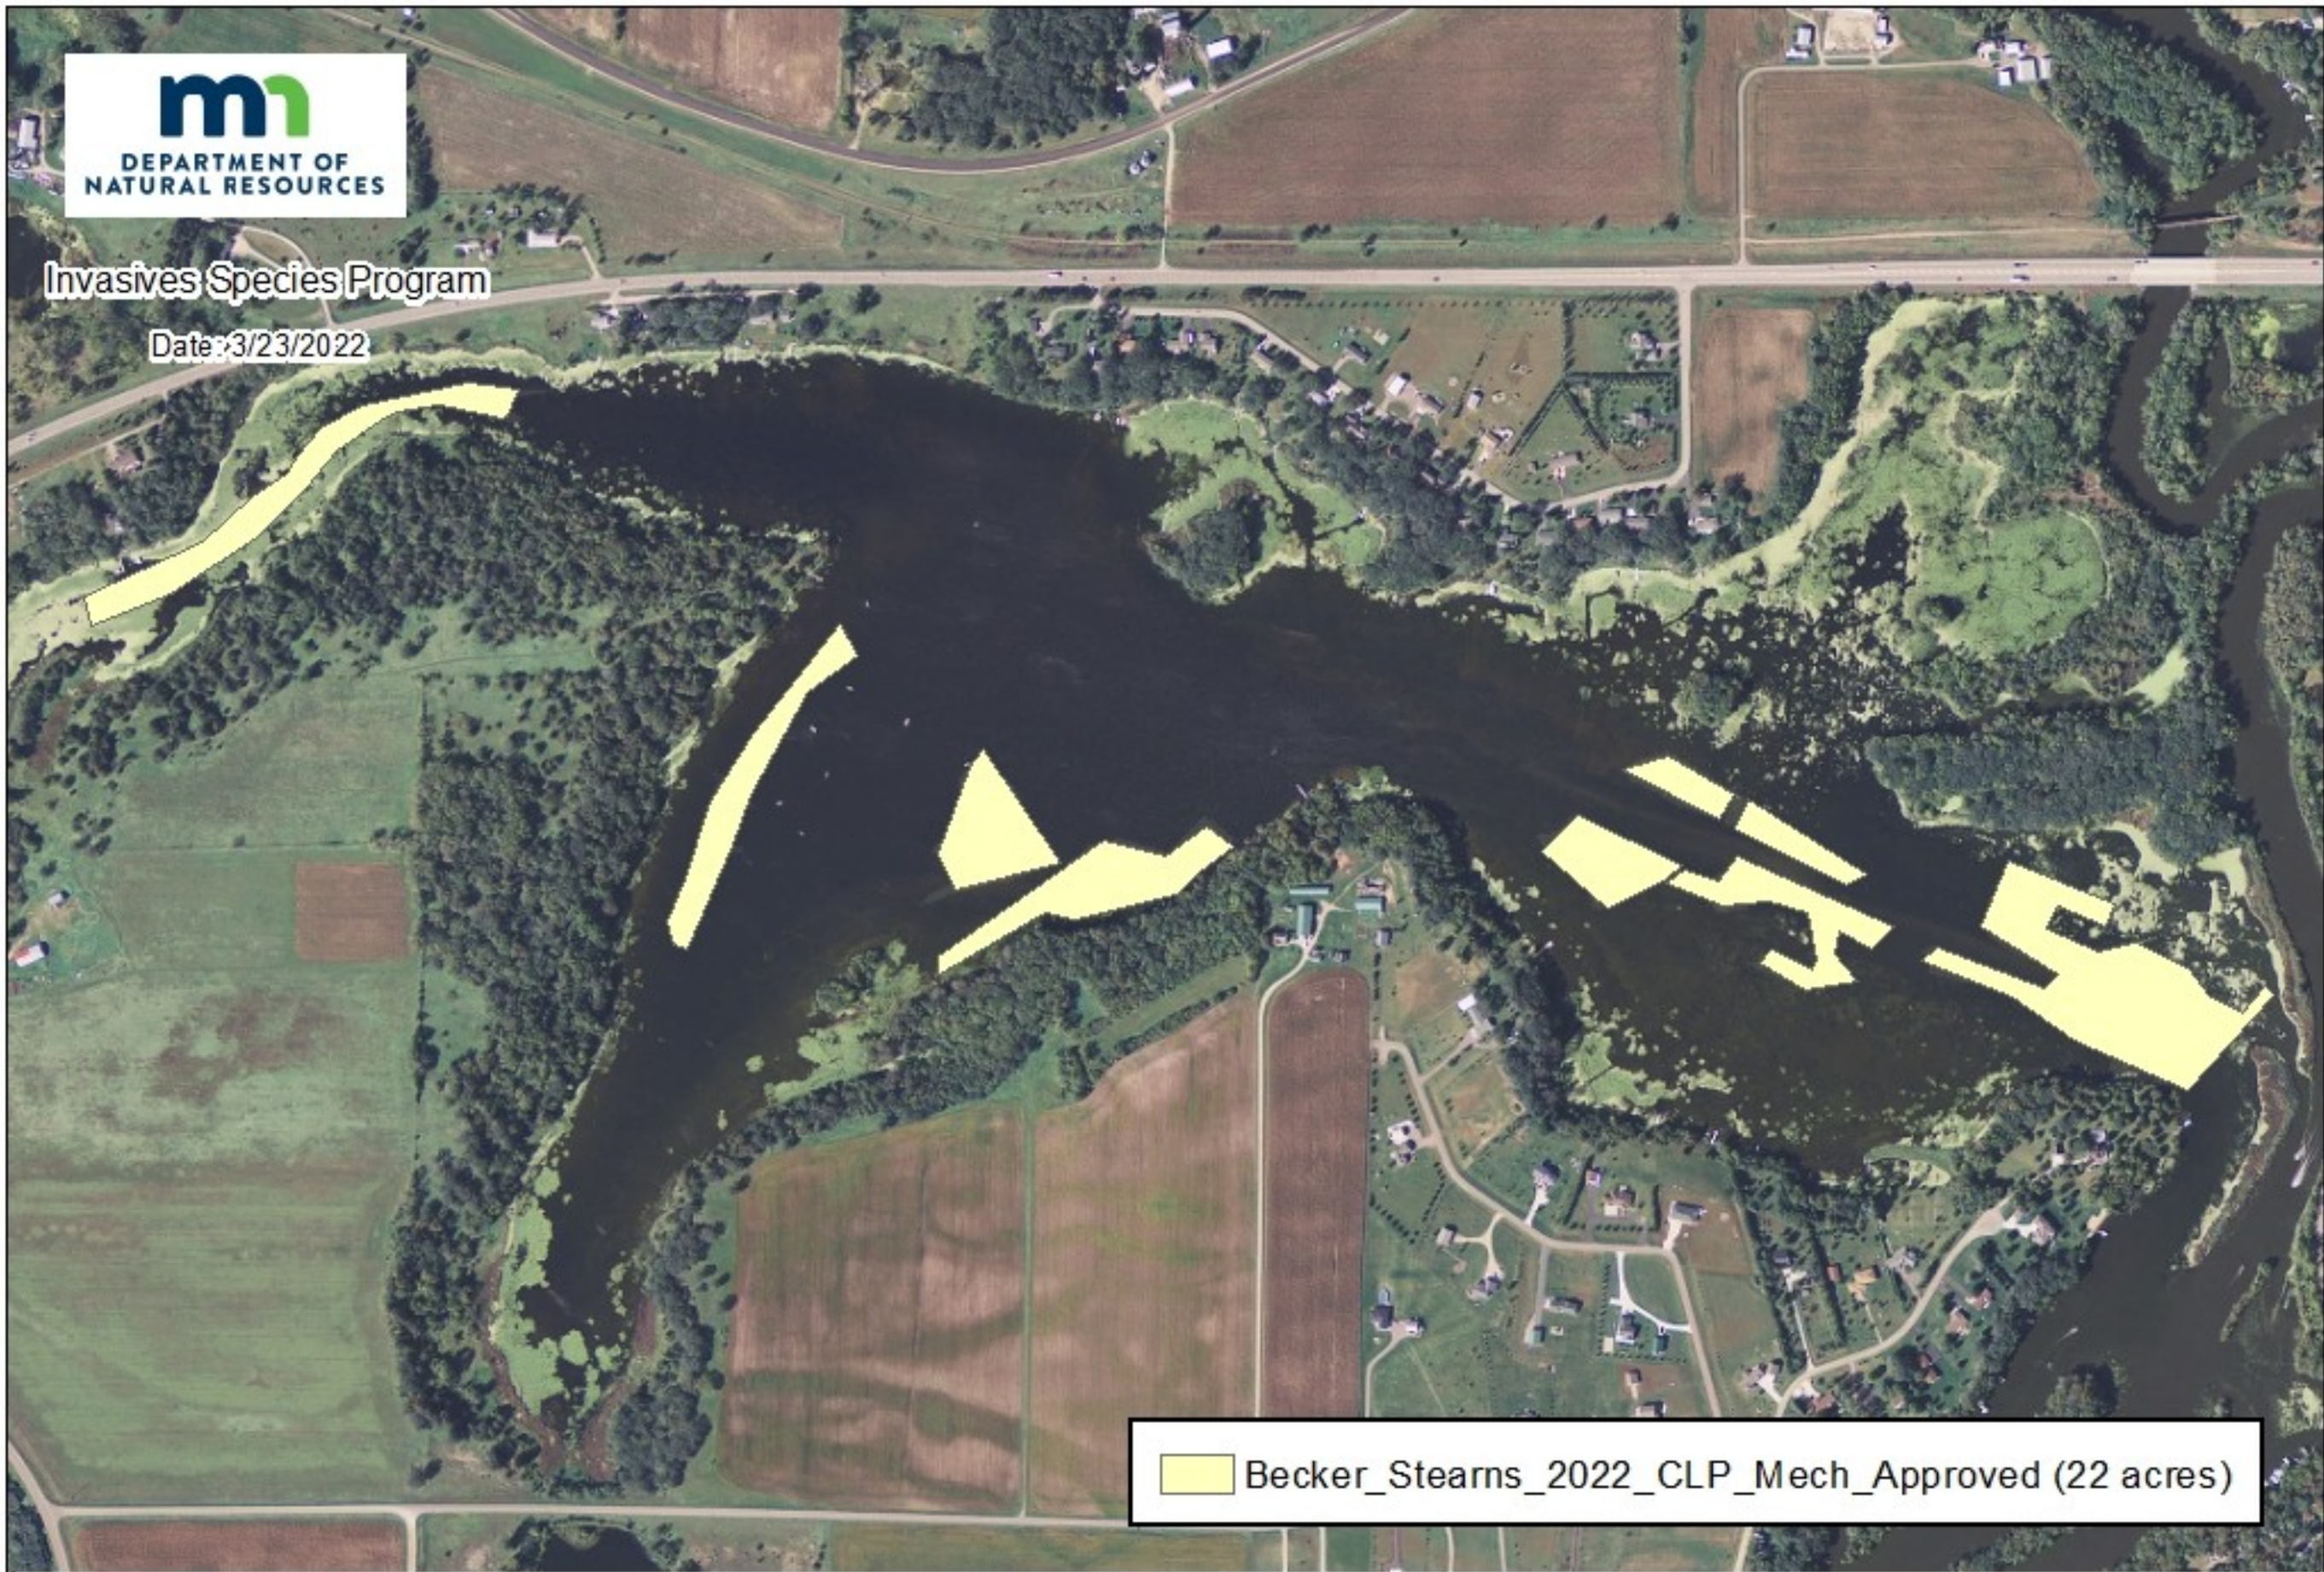

Invasives Species Program

Date: 3/23/2022

Becker_Stearns_2022_CLP_Mech_Approved (22 acres)

0 0.2 Miles

Becker, Stearns County
2022 Approved Curly-leaf Pondweed Mechanical Harvest